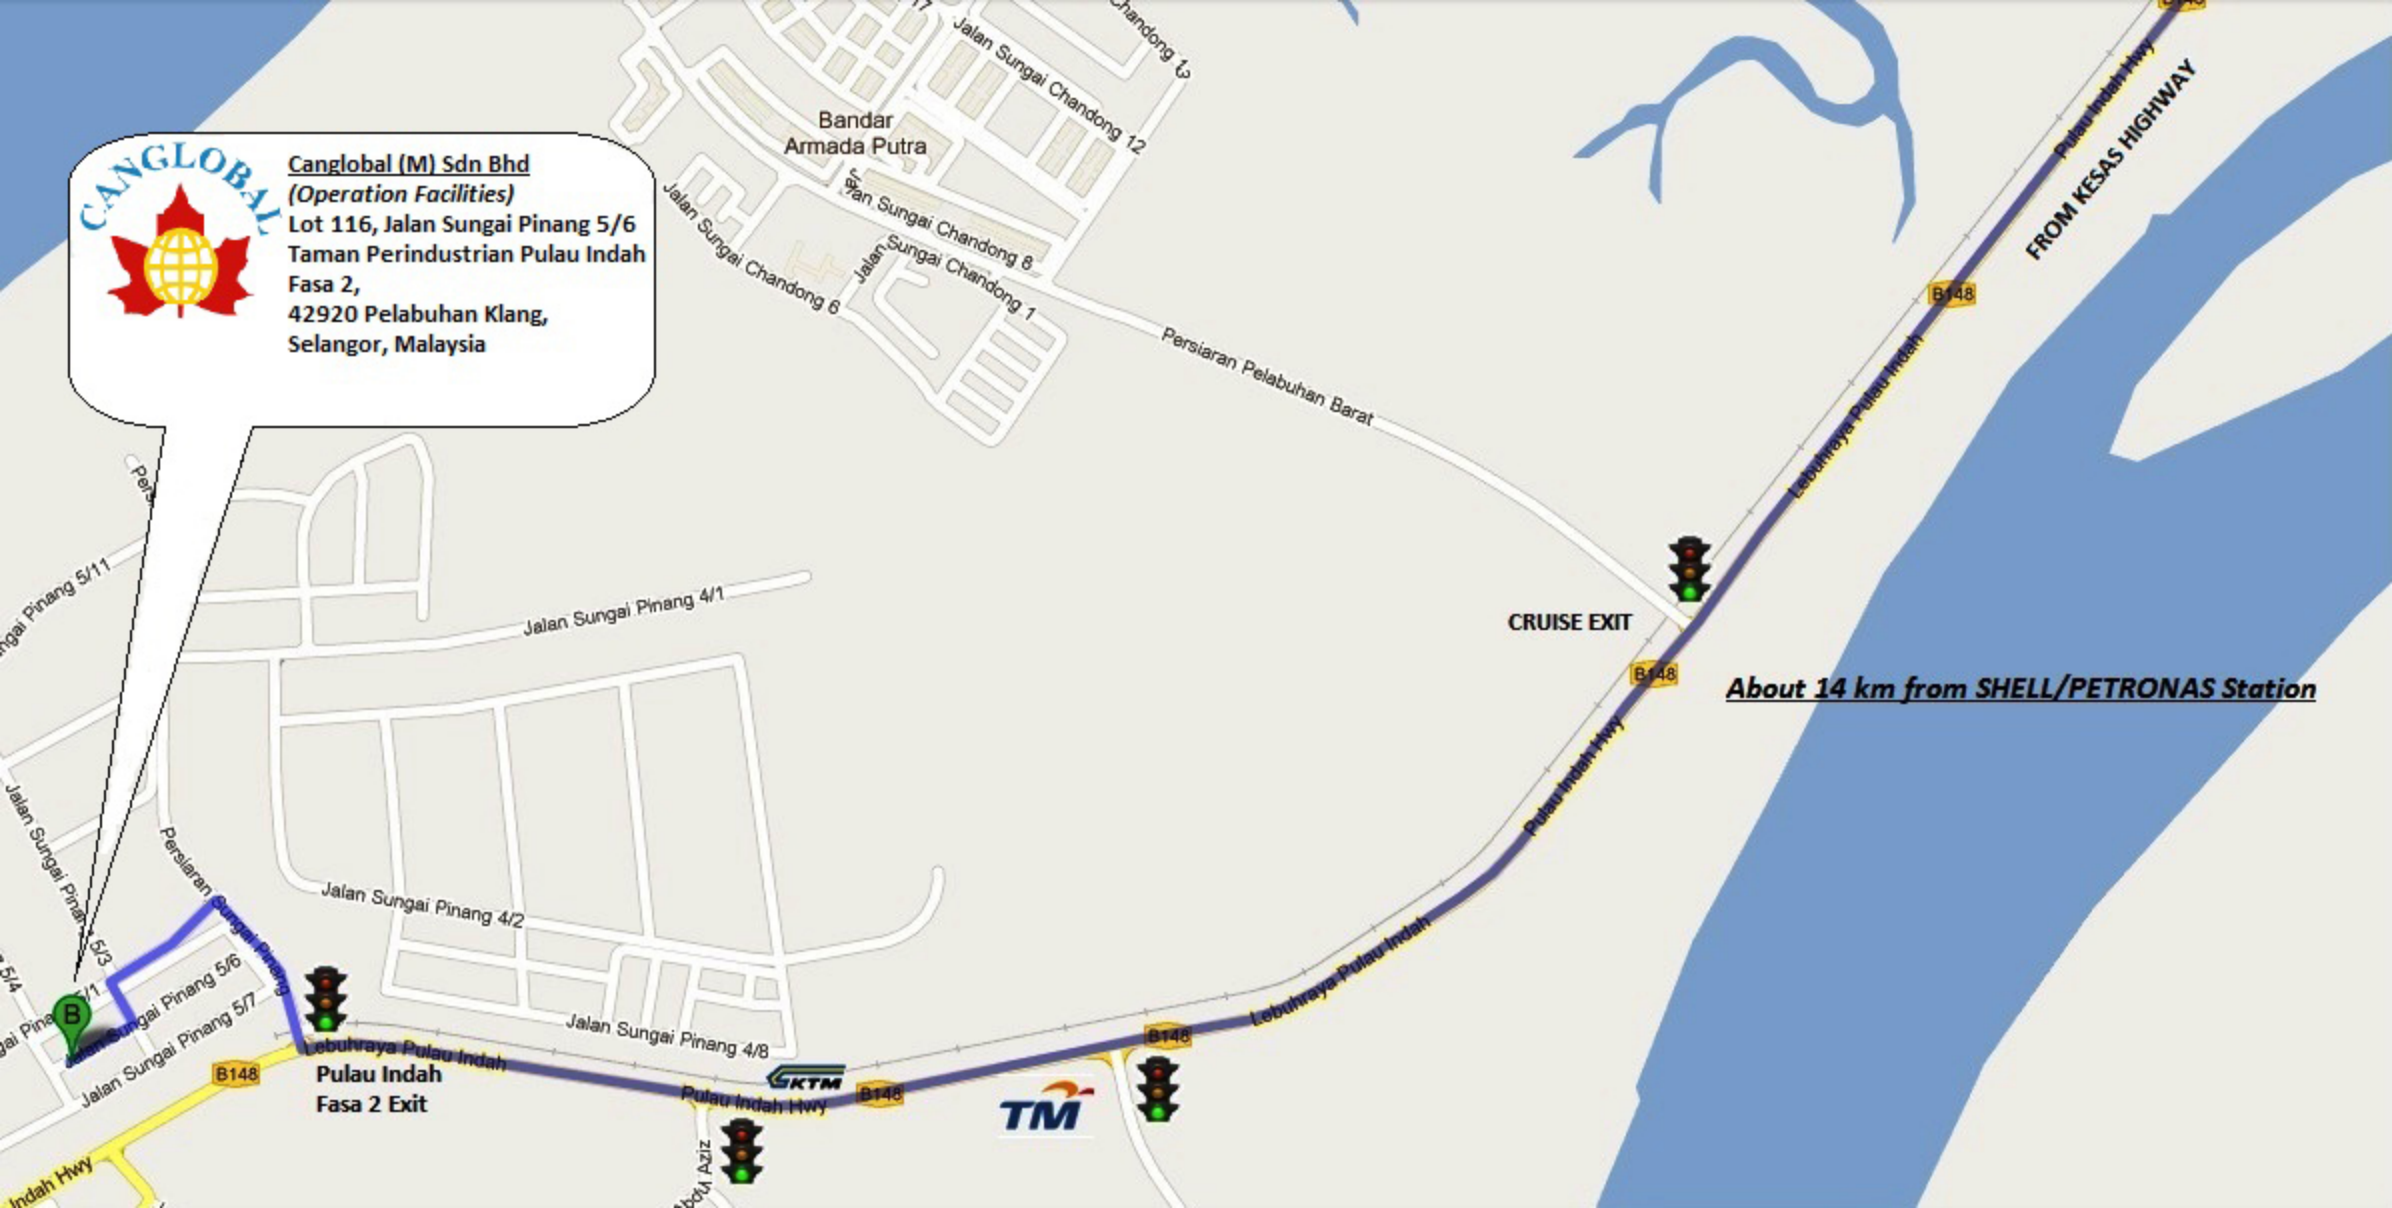

CANGLOBAL

Canglobal (M) Sdn Bhd
(Operation Facilities)
Lot 116, Jalan Sungai Pinang 5/6
Taman Perindustrian Pulau Indah
Fasa 2,
42920 Pelabuhan Klang,
Selangor, Malaysia

CRUISE EXIT

About 14 km from SHELL/PETRONAS Station