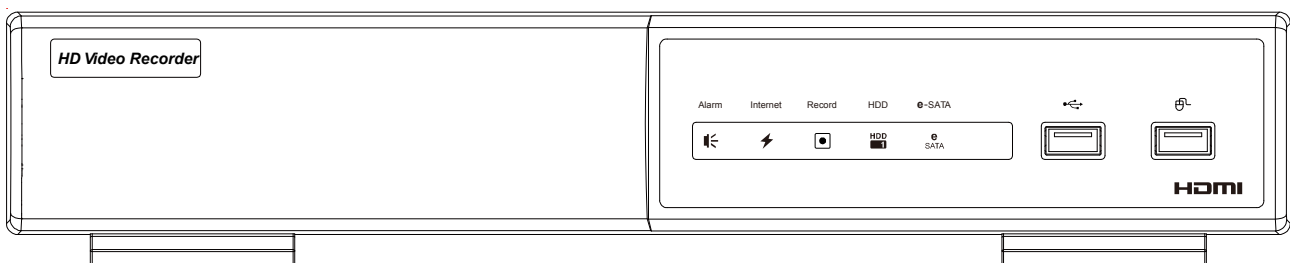

Full HD TV Video Out

It supports 1920*1080 Full HD video output service, giving the best image quality on LCD / LED monitors.

Smart Recording

It automatically adjusts the video resolution to optimize the recording efficiency of the hard disk.

Front Panel

Rear Panel

Specifications

MODEL		AVH0401
Hardware		
Video Input		4 LAN ports
Video Output		HDMI output
Video Output Resolution		1920 x 1080
HDD Storage**		One 3TB HDD
eSATA		YES
USB Ports		Two on the front panel: one for video backup to USB flash drive, and another for NVR control via a USB mouse
IR Remote Control		YES
Ethernet	PON 1~4port	10/100Mbps with PON
	Internet (WAN) port	1000Mbps
Software		
Video Compression Format		H.264
Local / Remote Display Mode		4CH
Local / Remote Playback Mode		4CH
Recording Mode		Manual / Event / Alarm / Schedule
Recording Throughput		Up to 120 IPS @ 1280 x 1024, 32 Mbps
Pre-alarm Recording		YES
Quick Search		Time / Event
Security		Multiple user access levels with password
Remote Access		(1) Internet Explorer on Windows operating system (2) EagleEyes on iOS & Android mobile devices
General		
Power Source (±10%)		DC 48V / 1.25A
Camera power supply over PON (Power-over-Network)		YES
Operating Temperature		10°C ~ 40°C (50°F~104°F)
Minimum PC Browsing Requirements		<ul style="list-style-type: none"> • Intel core i3 or higher, or equivalent AMD • 2GB RAM • AGP graphics card, Direct Draw, 32MB RAM • Windows 7, Vista & XP, DirectX 9.0 or later • Internet Explorer 7.x or later