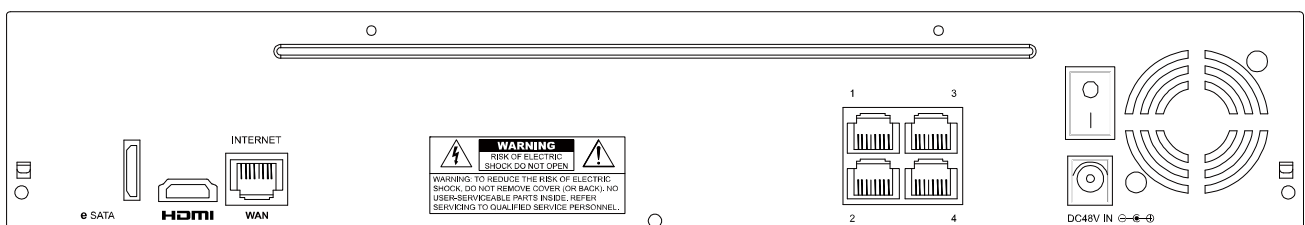

Full HD TV Video Out

It supports 1920*1080 Full HD video output service, giving the best image quality on LCD / LED monitors.

Smart Recording

It automatically adjusts the video resolution to optimize the recording efficiency of the hard disk.

Front Panel

Rear Panel

Specifications

MODEL		AVH0401
Hardware		
Video Input		4 LAN ports
Video Output		HDMI output
Video Output Resolution		1920 x 1080
HDD Storage**		One 3TB HDD
eSATA		YES
USB Ports		Two on the front panel: one for video backup to USB flash drive, and another for NVR control via a USB mouse
IR Remote Control		YES
Ethernet	PON 1~4port	10/100Mbps with PON
	Internet (WAN) port	1000Mbps
Software		
Video Compression Format		H.264
Local / Remote Display Mode		4CH
Local / Remote Playback Mode		4CH
Recording Mode		Manual / Event / Alarm / Schedule
Recording Throughput		Up to 120 IPS @ 1280 x 1024, 32 Mbps
Pre-alarm Recording		YES
Quick Search		Time / Event
Security		Multiple user access levels with password
Remote Access		(1) Internet Explorer on Windows operating system (2) EagleEyes on iOS & Android mobile devices
General		
Power Source (±10%)		DC 48V / 1.25A
Camera power supply over PON (Power-over-Network)		YES
Operating Temperature		10°C ~ 40°C (50°F~104°F)
Minimum PC Browsing Requirements		<ul style="list-style-type: none"> • Intel core i3 or higher, or equivalent AMD • 2GB RAM • AGP graphics card, Direct Draw, 32MB RAM • Windows 7, Vista & XP, DirectX 9.0 or later • Internet Explorer 7.x or later