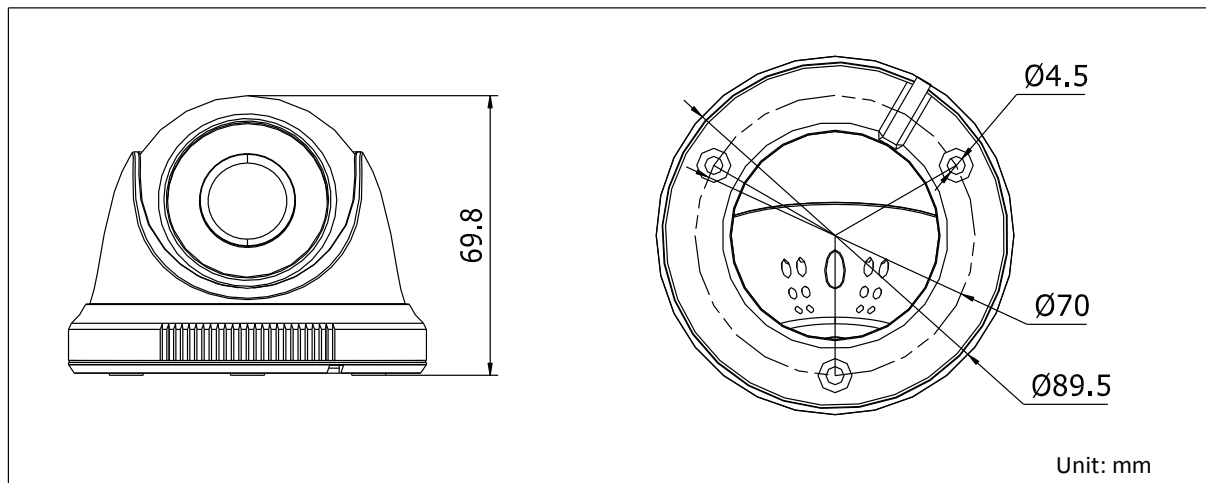

## Specifications

<b>Camera</b>	
Image Sensor	2MP CMOS Image Sensor
Signal System	PAL/NTSC
Effective Pixels	1930(H)*1088(V)
Min. illumination	0.01 Lux @ (F1.2,AGC ON),0 Lux with IR
Shutter Time	1/25(1/30)s to 1/50,000s
Lens	3.6mm, 6mm optional
	Angle of View: 91.3°(3.6mm), 59.9°(6mm)
Lens Mount	M12
Day & Night	ICR
Angle Adjustment	Pan: 0 - 360°, Tilt: 0 - 75°, Rotation: 0 - 360°
Synchronization	Internal synchronization
Video Frame Rate	1080p@25fps/1080p@30fps
HD Video Output	1 Analog HD output
S/N Ratio	>62dB
<b>Menu</b>	
Camera ID	On/off (0-255)
AGC	Support
D/N Mode	Color/BW/Auto/EXT
White Balance	Auto/User/Push/8000K/6000K/4200K/3000K
Privacy Mask	On/Off, maximum 2 zones
Motion Detection	On/Off, maximum 4 zones
BLC	Support
Anti-flicker	On/Off
Language	English/Chinese
Functions	Digital noise reduction, Mirror
<b>General</b>	
Operating Conditions	-40 °C – 60 °C (-40 °F – 140 °F), Humidity 90% or less (non-condensing)
Power Supply	12 VDC ± 15%
Power Consumption	Max. 4W
Protection Level	IP66
IR Range	Up to 20m
Communication	Up the coax, Protocol: HIKVISION-C(TVI output)
Dimensions	Φ89.5 × 69.8 mm(Φ3.52" × 2.75")
Weight	280 g

## Dimensions