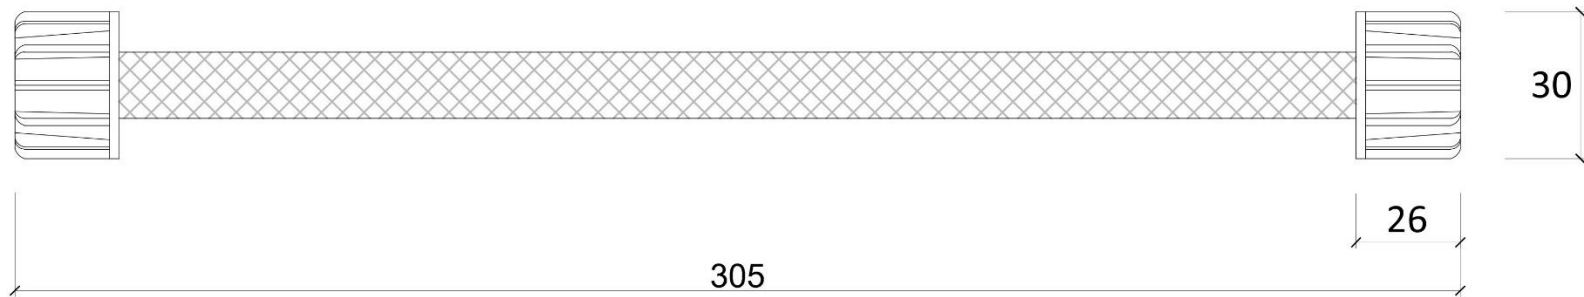

PRODUCT TECHNICAL DATA SHEET

<i>Part Name</i>			Rev No.	Date	Weight
ABS NUT w MULTI LAYER PVC HOSE 12"			A	17-05-2018	60g
<i>Part No. Dwg No.</i>			Scale No.	Size	Sheet
FH104YY(12")			1:1.5	A4	1/2
Designed By	Checked By	Approved By	 Weserhoch Sdn Bhd.		
KISHA	TUHIN	TC TAI			

Note:
 - ALL DIMENSIONAL TOLERANCE $\pm 5\%$
 - WEIGHT TOLERANCE $\pm 5\%$