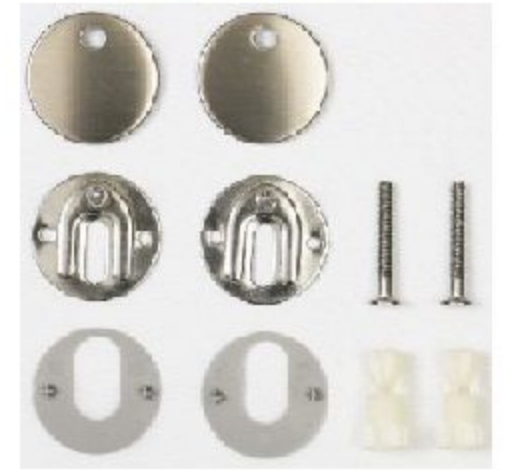

	SUS HINGE
A	59 - 171
B	402 - 458

**SUS Hinge
with Nylon Anchor**

USC3546D301

Duroplast toilet seat
 Round shape for most
 European Toilets
 Ultra slim and flat design
 Soft close, quick fit
 One button quick release
 SUS anti-slip hinges
 NW:2.3KG