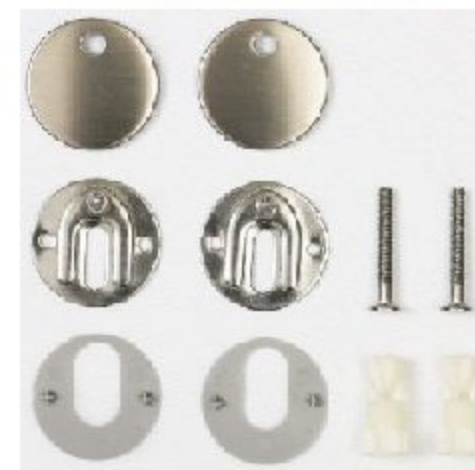

	SUS HINGE
A	119 - 219
B	410 - 460

SUS Hinge
with Nylon Anchor

USC4546D2067

Duroplast toilet seat
Soft close, quick fit
One button quick release
SUS anti-slip hinges
NW:2.5KG

Note: Manufacturer may change product dimensions without prior notice. For confirmation, please refer to Weserhoch Sdn Bhd.