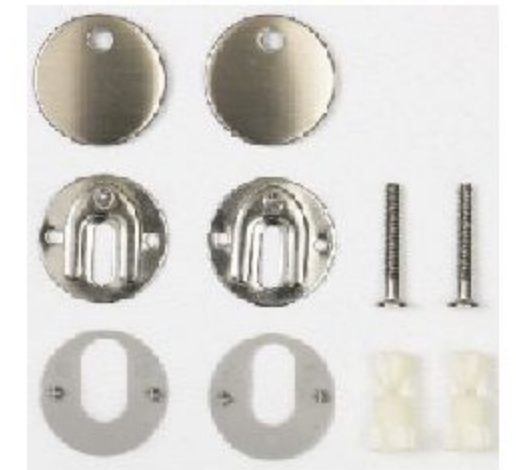

	SUS HINGE
A	113 - 225
B	422 - 478

SUS Hinge with Nylon Anchor

USC6546D201

- Duroplast toilet seat
- Ultra slim and flat design
- Soft close, quick fit
- One button quick release
- SUS anti-slip hinges
- NW:2.6KG