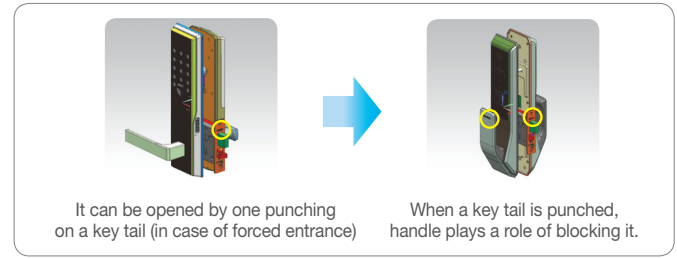

Technology and Design

14 patents pending (push-pull)

3 international patents

Two-way latch mortise Softer feel of door open!

Verified by self-test of 300,000 runs

Superior design that has won 3 major design awards

Samsung Smart Door Lock products won 3 major design awards (German IF, Red Dot Design Award and US IDEA Design Award).

• Specification

User access code	4~12 digit number combination , capacity : 10
RF ID	ISO 14443A type(13.56Mhz), capacity : 20
Size (WxHxD)	Outer body : 85x346.5x61mm Inner body : 86x354.8x63mm
Door thickness	38~80mm
Power	DC 6V (AA Alkaline Batteries)X8
Battery Life	Approximately 12 months (Average – 10 times per day)

Network Specialist
SAMSUNG SNS

www.samsungsns.com
sales.smarthome@samsung.com