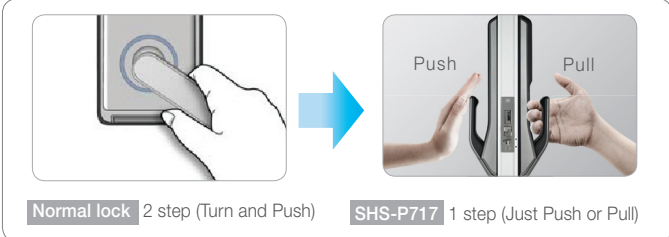

Door Lock's **PUSH PULL**

Push Pull's **SAMSUNG**

Easy way to open door

Don't turn. Just push it!

A new concept of push and pull design makes it convenient to use. Easy single-motion to open door. (Push a handle from the outside and pull it from the inside of the house.)

Both push-pull and pull-push type available

Depending on the direction of the door installed in the residence, customer can choose from either push-pull type or pull-push type on purchase.