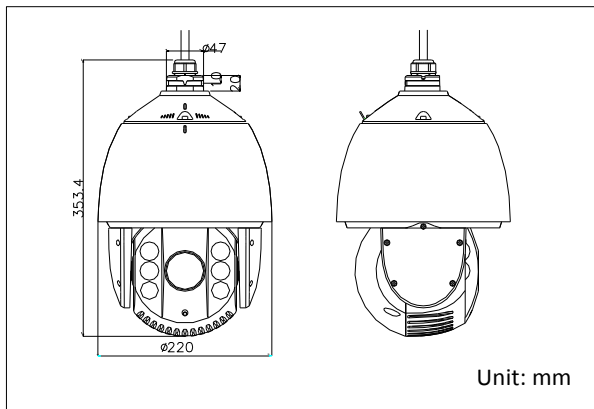

Dimensions