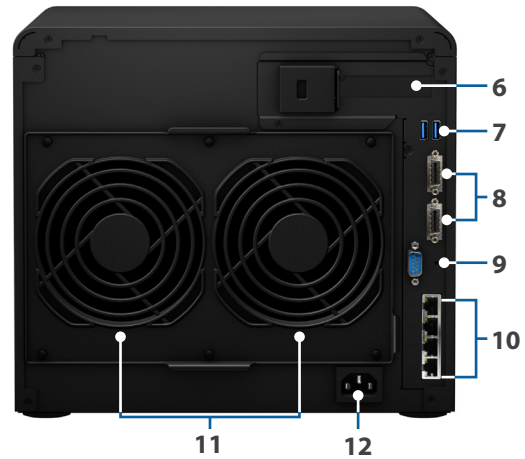

# Hardware Overview

Front

Rear

1	Power button and indicator	2	LED indicator	3	Drive tray	4	Drive tray lock
5	Drive status indicator	6	PCIe expansion slot	7	USB 3.0 port	8	Expansion port
9	RESET button	10	1GbE RJ-45 port	11	System fan	12	Power port