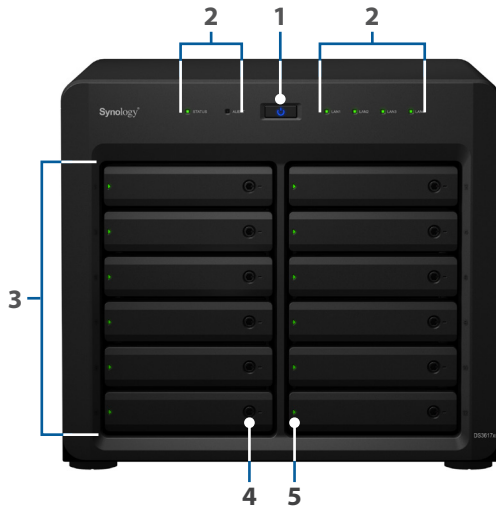

Hardware Overview

Front