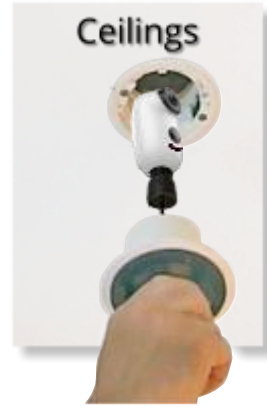

Remote Visual Access to Enclosed Spaces combined with Pest Control

A new way to track intruder activity in hidden spaces

Can be installed in...

Ceilings - External Walls - Between Floors - Flat Roofed areas
to detect intruders & treat unwanted pests

- No wiring required
- Quick swap rechargeable Battery
- Up to 150 days standby time
- WiFi direct to local network
- Night Vision up to 15 metres
- Remote access - anywhere in the world !
- Mobile Phone - tablet - includes Android & IOS
- Micro SD Card Recording & Cloud capable
- Internal or External - IP65 Rated
- 130 degree Viewing Angle
- Full HD or SD
- Dual function.. use for Vision & Pest Control

The 'Key' that gives you access Lockable access BateSafe™
- Ceilings, walls,
- flat roofed areas
- between floors
- reach up to 5 metres (17 ft)

- No ladder needed to access confined spaces
- Instant view on mobile phone wherever you are in the world !
- Looks great in any home or business