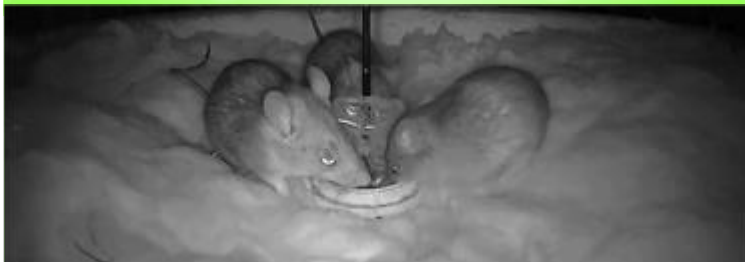

Remote Visual Access to Enclosed Spaces combined with Pest Control

A new way to track intruder activity in hidden spaces

Can be installed in...

Ceilings - External Walls - Between Floors - Flat Roofed areas
to detect intruders & treat unwanted pests

- No wiring required
- Quick swap rechargeable Battery
- Up to 150 days standby time
- WiFi direct to local network
- Night Vision up to 15 metres
- Remote access - anywhere in the world !
- Mobile Phone - tablet - includes Android & IOS
- Micro SD Card Recording & Cloud capable
- Internal or External - IP65 Rated
- 130 degree Viewing Angle
- Full HD or SD
- Dual function.. use for Vision & Pest Control

The 'Key' that gives you access Lockable access BateSafe™
- Ceilings, walls,
- flat roofed areas
- between floors
- reach up to 5 metres (17 ft)

- No ladder needed to access confined spaces
- Instant view on mobile phone wherever you are in the world !
- Looks great in any home or business