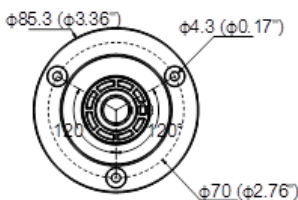

XC-4333M – 1080p 4in1 WDR Motorized IR Bullet

1080p 4in1
Super Low Lux Motorized Lens
WDR 300m by RG6
IP66 40m IR 3D-DNR

Features

- 2 Megapixel CMOS Sensor
- 1080p TVI/AHD/CVI or 700 TVL output
- 300m cable distance by RG6
- **2.8-12mm AF Motorized Zoom**
- **Super Low Lux**
- 3D-DNR, SMART-IR
- TDN (Filter Change)
- **LED Array**, 0 Lux up to 40m
- **120dB True WDR**
- **UTC OSD**
- Weatherproof IP66
- Wall/Ceiling Bracket Included

DIMENSION

SPECIFICATION

Model	XC-4333-M
Image Sensor	2MP CMOS Sensor
Resolution	1080p, 1920x1080 Pixels
Shutter	1/25s ~ 1/50,000s
Lens	2.8-12mm AF Motorized Lens
Video Output	1080p@25fps TVI
Day & Night	Filter Change or True Day&Night (TDN)
Min. Illumination	0 Lux up to 40m
LEDs	850nm IR LED Array
S/N Ratio	>62 DB
Casing	Aluminum with Epoxy Powder Coating
Working Environment	-40° ~ +60°C, Non-Condensing
Power	12VDC, Max. 500mA
Dimension (mm)	92(W) x 89(H) x270(L), 750g