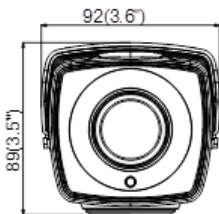

XC-4333M – 1080p 4in1 WDR Motorized IR Bullet

1080p 4in1
Super Low Lux Motorized Lens
WDR 300m by RG6
IP66 40m IR 3D-DNR

Features

- 2 Megapixel CMOS Sensor
- 1080p TVI/AHD/CVI or 700 TVL output
- 300m cable distance by RG6
- **2.8-12mm AF Motorized Zoom**
- **Super Low Lux**
- 3D-DNR, SMART-IR
- TDN (Filter Change)
- **LED Array**, 0 Lux up to 40m
- **120dB True WDR**
- **UTC OSD**
- Weatherproof IP66
- Wall/Ceiling Bracket Included

DIMENSION

SPECIFICATION

Model	XC-4333-M
Image Sensor	2MP CMOS Sensor
Resolution	1080p, 1920x1080 Pixels
Shutter	1/25s ~ 1/50,000s
Lens	2.8-12mm AF Motorized Lens
Video Output	1080p@25fps TVI
Day & Night	Filter Change or True Day&Night (TDN)
Min. Illumination	0 Lux up to 40m
LEDs	850nm IR LED Array
S/N Ratio	>62 DB
Casing	Aluminum with Epoxy Powder Coating
Working Environment	-40° ~ +60°C, Non-Condensing
Power	12VDC, Max. 500mA
Dimension (mm)	92(W) x 89(H) x270(L), 750g