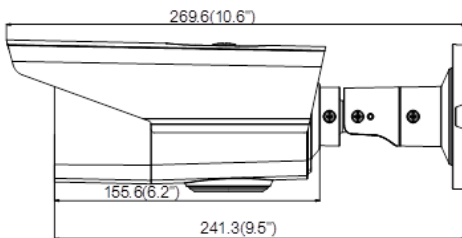

XC-4333M – 1080p 4in1 WDR Motorized IR Bullet

1080p 4in1
Super Low Lux Motorized Lens
WDR 300m by RG6
IP66 40m IR 3D-DNR

Features

- 2 Megapixel CMOS Sensor
- 1080p TVI/AHD/CVI or 700 TVL output
- 300m cable distance by RG6
- **2.8-12mm AF Motorized Zoom**
- **Super Low Lux**
- 3D-DNR, SMART-IR
- TDN (Filter Change)
- **LED Array**, 0 Lux up to 40m
- **120dB True WDR**
- **UTC OSD**
- Weatherproof IP66
- Wall/Ceiling Bracket Included

DIMENSION

SPECIFICATION

Model	XC-4333-M
Image Sensor	2MP CMOS Sensor
Resolution	1080p, 1920x1080 Pixels
Shutter	1/25s ~ 1/50,000s
Lens	2.8-12mm AF Motorized Lens
Video Output	1080p@25fps TVI
Day & Night	Filter Change or True Day&Night (TDN)
Min. Illumination	0 Lux up to 40m
LEDs	850nm IR LED Array
S/N Ratio	>62 DB
Casing	Aluminum with Epoxy Powder Coating
Working Environment	-40° ~ +60°C, Non-Condensing
Power	12VDC, Max. 500mA
Dimension (mm)	92(W) x 89(H) x270(L), 750g