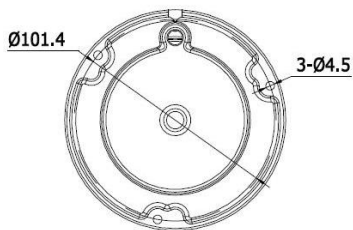

CNC4610 – 6MP H.265+ WDR IR Dome Camera

Features

- **6MP** 3072x2048 @20fps
- **H.265+** compression
- ONVIF compatible
- 4mm Fixed Lens
- **120dB WDR**, 3D-DNR, DSS
- ROI, Mirror, Privacy Mask
- 10/100 Base-T
- Day&Night by Filter Change
- LED Array, 0 Lux up to 20m
- Support uSD card up to 128GB
- 3-Stream
- Smart : Line Crossing, Intrusion, Face Detection
- Vandal Resistant

SPECIFICATION

Model	CNC4610
Image Sensor	1/2.9" progressive scan CMOS Sensor
Resolution	3072x2048@20fps / 2560x1440@25fps (PAL)
Shuttle	1/3s ~ 1/100,000s
Lens	M12 4mm Fixed Lens
LEDs	850nm IR LED Array
Day & Night	Filter Change or TDN (True Day & Night)
Minimum Illumination	0 Lux up to 20m
Network	10/100-BaseT, RJ45, 32Kbps ~ 16Mbps
Compression	3-Stream. H.264 / H.264+ / H.265 / H.265+
Working Environment	-30°~+60°C, <90° Humidity (Non-Condensing)
Power	POE or 12VDC, Max. 7W (IR-On)
Dimension	111mm(φ) x 82.4mm(H), 300g