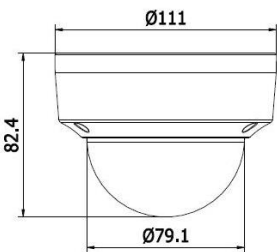

CNC4610 – 6MP H.265+ WDR IR Dome Camera

Features

- **6MP** 3072x2048 @20fps
- **H.265+** compression
- ONVIF compatible
- 4mm Fixed Lens
- **120dB WDR**, 3D-DNR, DSS
- ROI, Mirror, Privacy Mask
- 10/100 Base-T
- Day&Night by Filter Change
- LED Array, 0 Lux up to 20m
- Support uSD card up to 128GB
- 3-Stream
- Smart : Line Crossing, Intrusion, Face Detection
- Vandal Resistant

SPECIFICATION

Model	CNC4610
Image Sensor	1/2.9" progressive scan CMOS Sensor
Resolution	3072x2048@20fps / 2560x1440@25fps (PAL)
Shuttle	1/3s ~ 1/100,000s
Lens	M12 4mm Fixed Lens
LEDs	850nm IR LED Array
Day & Night	Filter Change or TDN (True Day & Night)
Minimum Illumination	0 Lux up to 20m
Network	10/100-BaseT, RJ45, 32Kbps ~ 16Mbps
Compression	3-Stream. H.264 / H.264+ / H.265 / H.265+
Working Environment	-30°~+60°C, <90° Humidity (Non-Condensing)
Power	POE or 12VDC, Max. 7W (IR-On)
Dimension	111mm(φ) x 82.4mm(H), 300g