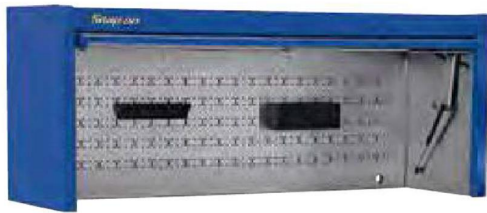

CLASSIC SERIES: WORKSTATION RISERS

KRA2472PCM

- Factory assembled unit complete with door
- Work surface required

Stock Number	KRA2472 Riser	KRA2454 Riser
Cubic Inches (cm³)	23,265 (381,245)	13,524 (221,619)
Square Inches (cm²)	1,551 (10,006)	1,127 (7,271)
Width, inches (mm)	73 (1,854)	54-7/16 (1,382)
Height, inches (mm)	27 (686)	27 (686)
Depth, inches (mm)	22-7/16 (570)	22-7/16 (570)