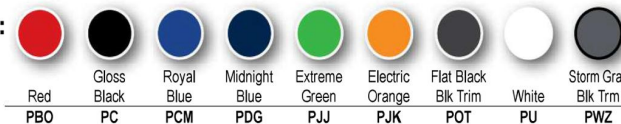

Colors Available:

All CLASSIC Series units are available in nine standard colors. Black Trim/Black Logo, Blackout version available in Red (BN), Gloss Black (BF), Royal Blue (BET), Midnight Blue (BQD), Extreme Green (BKG), Electric Orange (BKH) and White (BDC).

Colors Available:

All CLASSIC Series units are available in nine standard colors. Black Trim/Black Logo, Blackout version available in Red (BN), Gloss Black (BFI), Royal Blue (BET), Midnight Blue (BQD), Extreme Green (BKG), Electric Orange (BKH) and White (BDC).