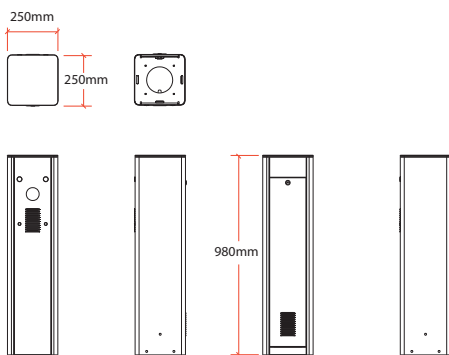

# Specifications

Model No.	PB2012L/R	PB2030L/R	PB2060L/R
Lane Width Max.	3M	4.5M	6M
Opening / Closing Time	1.2S	3S	6S
Supply Voltage	110V AC or 220V AC	110V AC or 220V AC	110V AC or 220V AC
Power Consumption Max.	200W	200W	200W
Frequency	50-60Hz	50-60Hz	50-60Hz
Cabinet Material	SUS304 Stainless Steel	SUS304 Stainless Steel	SUS304 Stainless Steel
Boom Material	Aluminum Alloy	Aluminum Alloy	Aluminum Alloy
Base Frame	Cast Iron	Cast Iron	Cast Iron
Temperature Range	-20°C~+60°C	-20°C~+60°C	-20°C~+60°C
Humidity Range	≤90%	≤90%	≤90%
Ingress Protection	IP54	IP54	IP54
Housing Dimensions (W x D x H)	250 x 250 x 980mm	250 x 250 x 980mm	250 x 250 x 980mm
Packing Dimensions (W x D x H)	400 x 440 x 1120mm	400 x 440 x 1120mm	400 x 440 x 1120mm
Net Weight (Without Boom)	48KG	48KG	48KG
Gross Weight (Without Boom)	53KG	53KG	53KG

## Dimension