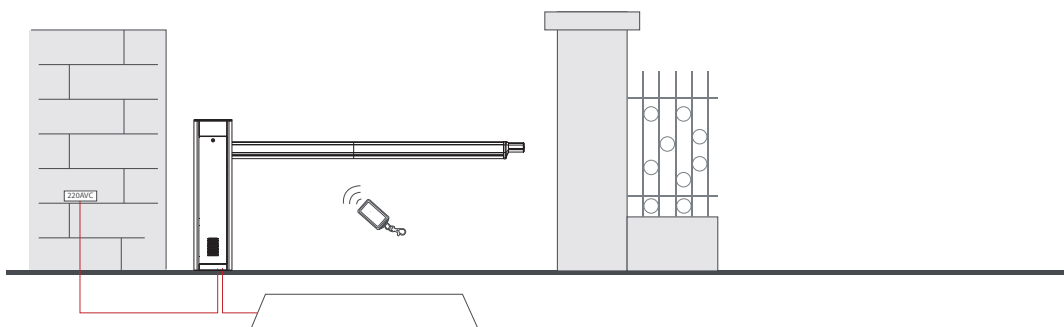

Typical Installation

ZKTeco Inc.
www.zkteco.com
E-mail: sales@zkteco.com

© Copyright 2016. ZKTeco Inc. ZKTeco Logo is a registered trademark of ZKTeco or a related company. All other product and company names mentioned are used for identification purposes only and may be the trademarks of their respective owners. All specifications are subject to change without notice. All rights reserved.