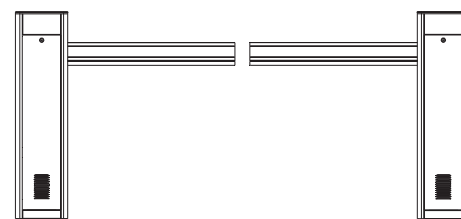

# Specifications

Model No.	PB2012L/R	PB2030L/R	PB2060L/R
Lane Width Max.	3M	4.5M	6M
Opening / Closing Time	1.2S	3S	6S
Supply Voltage	110V AC or 220V AC	110V AC or 220V AC	110V AC or 220V AC
Power Consumption Max.	200W	200W	200W
Frequency	50-60Hz	50-60Hz	50-60Hz
Cabinet Material	SUS304 Stainless Steel	SUS304 Stainless Steel	SUS304 Stainless Steel
Boom Material	Aluminum Alloy	Aluminum Alloy	Aluminum Alloy
Base Frame	Cast Iron	Cast Iron	Cast Iron
Temperature Range	-20°C~+60°C	-20°C~+60°C	-20°C~+60°C
Humidity Range	≤90%	≤90%	≤90%
Ingress Protection	IP54	IP54	IP54
Housing Dimensions (W x D x H)	250 x 250 x 980mm	250 x 250 x 980mm	250 x 250 x 980mm
Packing Dimensions (W x D x H)	400 x 440 x 1120mm	400 x 440 x 1120mm	400 x 440 x 1120mm
Net Weight (Without Boom)	48KG	48KG	48KG
Gross Weight (Without Boom)	53KG	53KG	53KG

## Dimension

## Accessories

Loop detector

Photo Cell

Siren

Remote Transmitter

Loop

L: Cabinet on left side

R: Cabinet on right side