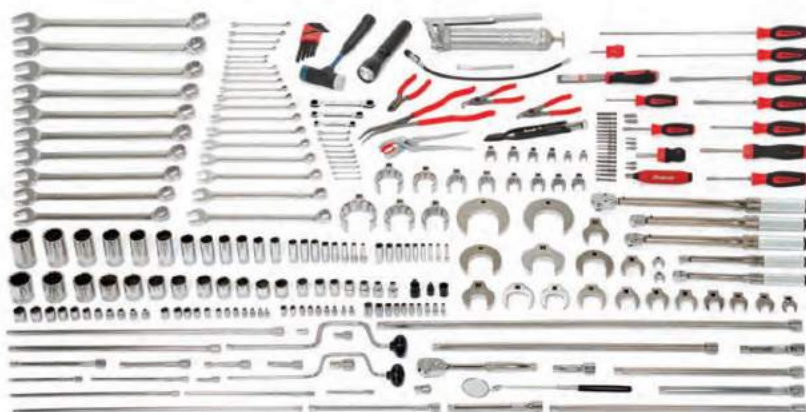

ATKAPMB

All Purpose Mechanic Set

ATKAPMB: Complete set including tools, foam kit, and tool storage
ATKAPM: Tools only   FOAMAPM: Black over yellow foam kit
KRA2411PBO: Tool storage

• Supports a large range of maintenance requirements with 4 open drawers to support the addition of our ATKMAO Master Mechanic Add On set on page 9 or customize to your specific needs

ATKAPM