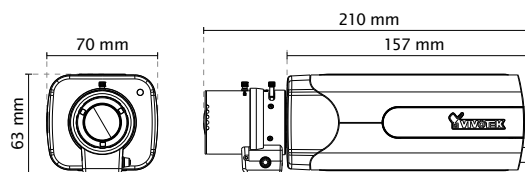

Dimensions

Compatible Accessories

Enclosures

Others