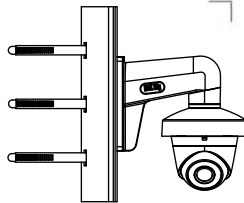

Order Model

DS-2CE56D0T-I2PFB

Dimension

Accessory

Distributed by

DS-1272ZJ-110-TRS
Wall Mount

DS-1275ZJ-SUS
Vertical Pole Mount

DS-1276ZJ-SUS
Corner Mount