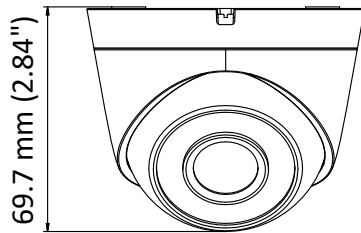

Order Model

DS-2CE56D0T-I2PFB

Dimension