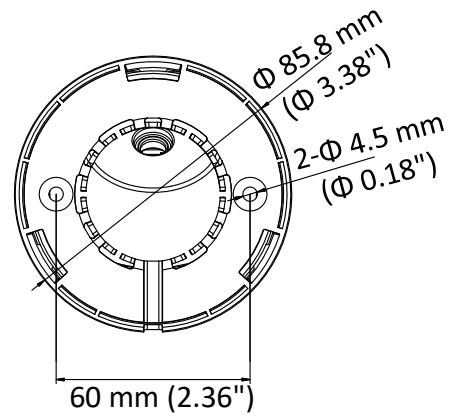

DS-2CE56D0T-I2PFB 2 MP Balun Camera

Key Feature

- 2 MP, 1920 × 1080 resolution
- 2.8 mm, 3.6 mm, 6 mm fixed focal lens
- Smart IR, up to 20 m IR distance
- Twisted-pair cable transmission, BNC transmission
- 4 in 1 video output (switchable TVI/AHD/CVI/CVBS)

Specification

Camera	
Image Sensor	2 MP CMOS
Signal System	PAL/NTSC
Frame Rate	PAL: 1080p@25fps NTSC: 1080p@30fps
Resolution	1920 (H) × 1080 (V)
Min. Illumination	0.01 Lux @ (F1.2, AGC ON), 0 Lux with IR
Shutter Time	PAL: 1/25 s to 1/50, 000 s NTSC: 1/30 s to 1/50, 000 s
Lens	2.8 mm, 3.6 mm, 6 mm fixed lens
Horizontal Field of View	106.4° (2.8 mm), 79.6° (3.6 mm), 51.9° (6 mm)
Lens Mount	M12
Day & Night	ICR
WDR	Digital WDR
Angle Adjustment	Pan: 0° to 360°, Tilt: 0° to 75°, Rotate: 0° to 360°
Menu	
Image Mode	STD/HIGH-SAT
AGC	Yes
Day/Night Mode	Auto/Color/BW (Black and White)
White Balance	Auto/Manual
AE (Auto Exposure) Mode	DWDR/BLC/HLC/Global
Noise Reduction	2D DNR
Language	English
Function	Brightness, Sharpness, Mirror, Smart IR
Interface	
Video Output	Switchable TVI/AHD/CVI/CVBS
General	
Operating Conditions	-40 °C to 60 °C (-40 °F to 140 °F), humidity: 90% or less (non-condensing)
Power Supply	12 VDC ± 25%
Power Consumption	Max. 2.5 W
Material	Plastic
IR Range	Up to 20 m
Communication	HIKVISION-C
Dimensions	Φ 85.8 mm × 69.7 mm (Φ 3.38" × 2.84")
Weight	Approx. 143 g (0.32 lb.)

Order Model

DS-2CE56D0T-I2PFB

Dimension

Accessory

Distributed by

DS-1272ZJ-110-TRS
Wall Mount

DS-1275ZJ-SUS
Vertical Pole Mount

DS-1276ZJ-SUS
Corner Mount