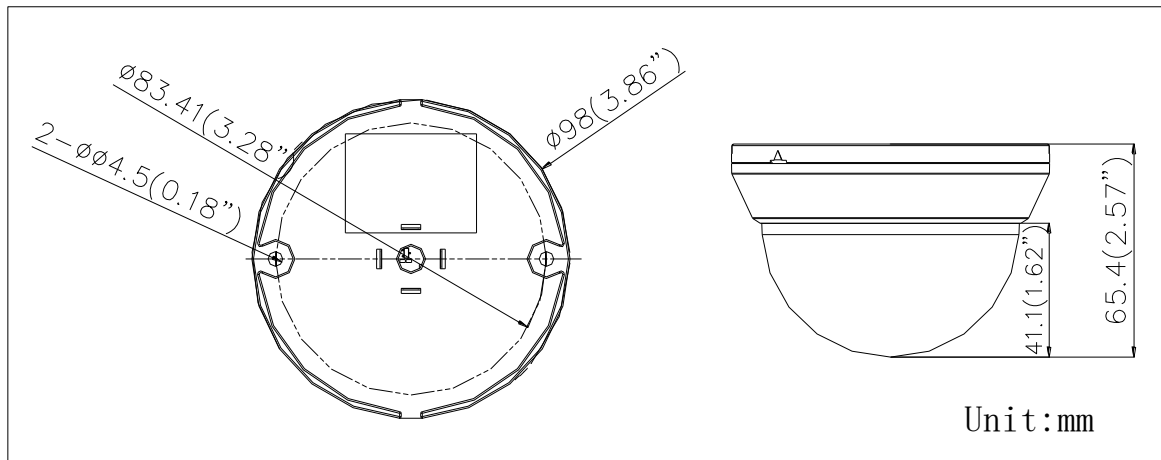

Dimensions