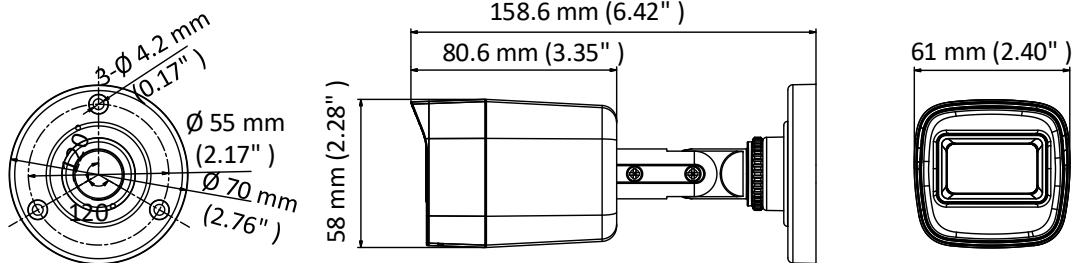

Order Model

DS-2CE16U7T-ITF

Dimension

Accessory

Distributed by