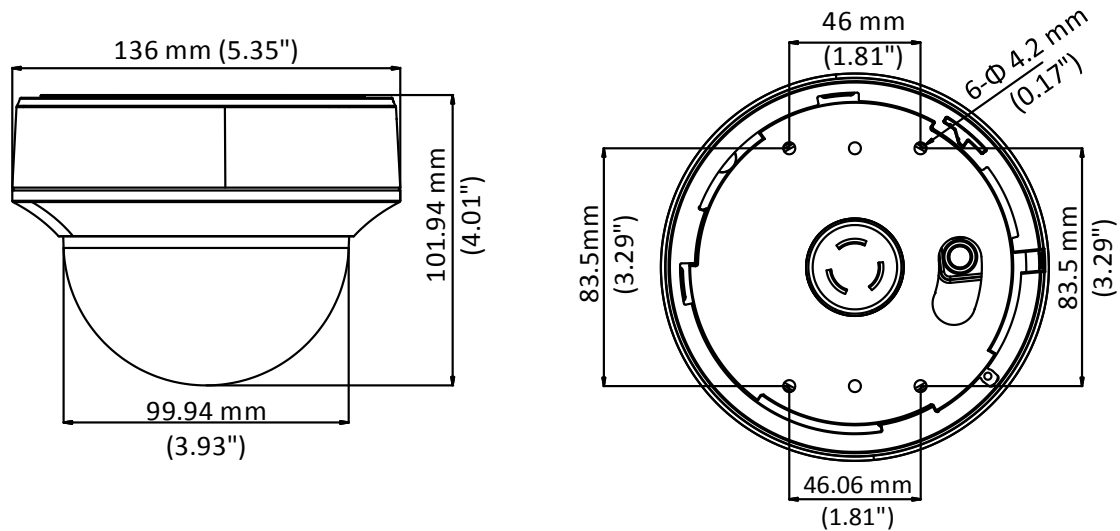

DS-2CC52D9T-AITZE

2 MP Ultra-Low Light PoC Dome Camera

Key Features

- 2 MP high performance CMOS
- Ultra-Low Light Pro
- 1920 × 1080 resolution
- Auto focus, 2.8 mm to 12 mm motorized vari-focal lens
- 120 dB true WDR, 3D DNR
- EXIR 2.0, smart IR, up to 40 m IR distance
- Dual outputs: 1 HD analog output/1 CVBS output
- PoC.at, smart voltage detection
- 1 alarm in/out
- Up the Coax (HIKVISION-C)

Specification

Camera	
Image Sensor	2.0 megapixel progressive scan CMOS
Signal System	PAL/NTSC
Effective Resolution	1920 (H) × 1080 (V)
Frame Rate	PAL: 1080p@25fps NTSC: 1080p@30fps
Min. Illumination	0.003 Lux@(F1.2, AGC ON), 0 Lux with IR
Shutter Time	PAL: 1/25 s to 1/50,000 s NTSC: 1/30 s to 1/50,000 s
Slow Shutter	Max.: 30 times
Lens	2.8 mm to 12 mm
Horizontal Field of View	32.1° to 98°
Lens Mount	Φ14
Auto Iris	Support
Day & Night	IR cut filter
Angle Adjustment	Pan: 0° to 340°, Tilt: 0° to 75°, Rotate: 0° to 355°
Synchronization	Internal synchronization
WDR	> 120 dB
Menu	
AGC	Support
Day/Night Mode	Auto/Color/BW (White & Black)
White Balance	ATW/AWC-SET/MANUAL
Privacy Mask	ON/OFF, 8 programmable privacy masks
Motion Detection	4 programmable motion areas
Backlight Compensation	WDR/BLC/HLC/OFF
2D & 3D DNR	ON/OFF
Voltage Detection	Support
Scene	Indoor/outdoor/indoor1/low light
Functions	Defog, Mirror, Defective Pixel Correction, Sharpness, Camera Title, LSC (Lens Shading Correction)
Interface	
Video Output	1 HD analog output/1 Vp-p composite output (75Ω/BNC)
Alarm	1 alarm in/out
General	
Operating Conditions	-40° C to 60° C (-40° F to 140° F), humidity: 90% or less (no condensation)
Power Supply	24 VAC/12 VDC ±30%/PoC.at
Power Consumption	Max.: 6 W
Material	Plastic
IR Distance	Up to 40 m
Communication	Up the coax, Protocol: HIKVISION-C
Dimensions	Φ 136 mm × 101.9 mm (5.35" × 4.01")
Weight	Approx. 800 g (1.76 lb.)

Order Model

DS-2CC52D9T-AITZE

Dimensions

Accessories

DS-1271ZJ-I30

Pendant Mounting Bracket

DS-1273ZJ-I30

Wall Mounting Bracket