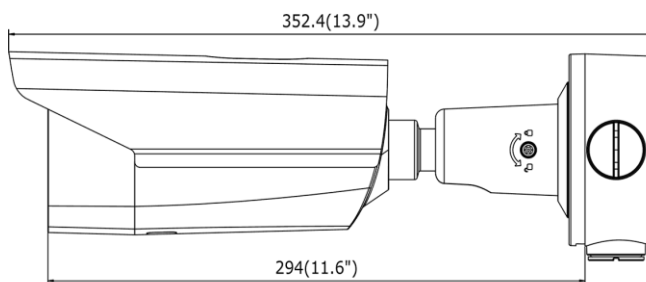

Available Model

DS-2TD2166T-15

Dimension

Unit: mm(inch)

Distributed by

**HIKVISION®****Headquarters**

No.555 Qianmo Road, Binjiang District,
Hangzhou 310051, China
T +86-571-8807-5998
overseasbusiness@hikvision.com