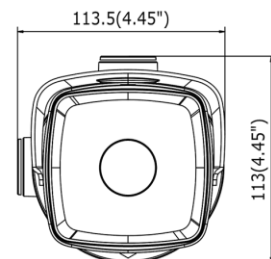

Detection Range Table

* The table is only for reference, the performance may vary from camera to camera.

Smart functions Range

Different targets trigger the VCA events within different range limits.

VCA Range (Vehicles: 1.4×4.0m)	VCA Range (Humans: 1.8×0.5m)	Temperature Measurement (Object:2×2 m)	Temperature measurement (Object:1×1 m)	Fire Detection (Object:2×2 m)	Fire Detection (Object:1×1 m)
450 m	150 m	351 m	177 m	882 m	441 m

Available Model

DS-2TD2166T-15

Dimension

Unit: mm(inch)

Distributed by

**HIKVISION®****Headquarters**

No.555 Qianmo Road, Binjiang District,
Hangzhou 310051, China
T +86-571-8807-5998
overseasbusiness@hikvision.com