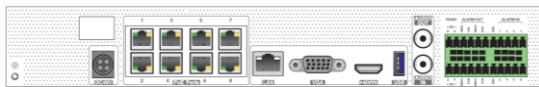

## HN-3108-TM – 8ch 1HDD AI NVR c/w 8-POE

**8ch POE NVR**

**1HDD (max. 10TB)**

**30K Faces**

**4K HDMI**

**Panorama Search**

### Features

- Smart AI NVR with **body temperature, time attendance, access control** management.
- Standalone Embedded Linux – Economical & Reliable
- **H.265+ / H.264+** Compression
- 8ch Live Display of body temperature display, alarm, face search, attendance, access control & statistic reports
- Face Recognition with/without **Mask**
- Support IPC up to **8MP @25fps**
- 8ch Simultaneous Playback
- 8-Port 13W **POE**
- Add faces through Web, Apps, USB
- Event : Allow/Block Lists, VIP, Temperature
- HDD Failure Notification (S.M.A.R.T.)
- USB2.0 x1, **USB3.0** x1

### SPECIFICATION

Model	HN-3108-TM
Video In	8ch, 80Mbps in / 80Mbps out
Recording	Up to 8MP : 3840x2180 @25fps (PAL) /ch
Compression	Support H.265+ / H.264+
Audio	1 RCA In / 1 RCA Out, Support 2 way Audio
Monitor Out	3840x2160 (4K) @60fps HDMI x1, 1920x1080 FHD (2K) VGA x1
Alarm	8 Alarm in / 4 Alarm out
Storage	1x Internal SATA HDD, up to 10TB
Network	RJ45 1000 Mbps
Working Environment	-10° ~ 50°C, <90° Humidity (Non-Condensing)
Power Supply	48VDC, 2.5A Adapter Included
Dimension (mm)	1U mini, 300(W) x 48(H) x 248.5(D), 1.5kg (w/o HDD)