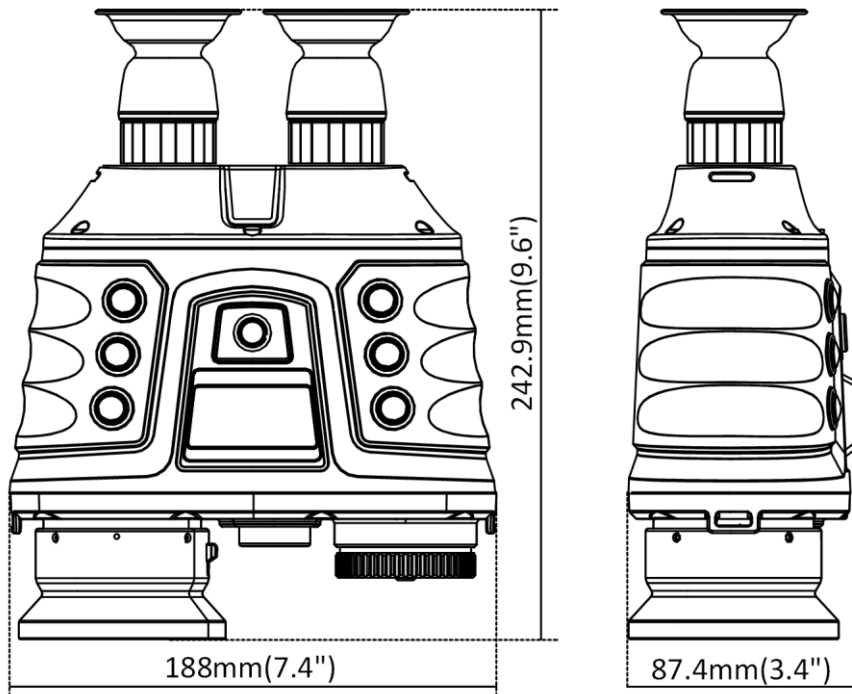

Detection Range Table

* The table is only for reference, the performance may vary from camera to camera.

Wide Range Coverage

There is range limit for detecting, recognizing, and identifying human/vehicle targets.

Detection Range (Vehicles: 1.4×4.0m)	Detection Range (Humans: 1.8×0.5m)	Recognition Range (Vehicles: 1.4×4.0m)	Recognition Range (Humans: 1.8×0.5m)	Identification Range (Vehicles: 1.4×4.0m)	Identification Range (Humans: 1.8×0.5m)
6765 m	2206 m	1691 m	551 m	846 m	276 m

Available Model

DS-2TS36-75VI/WL

Dimension