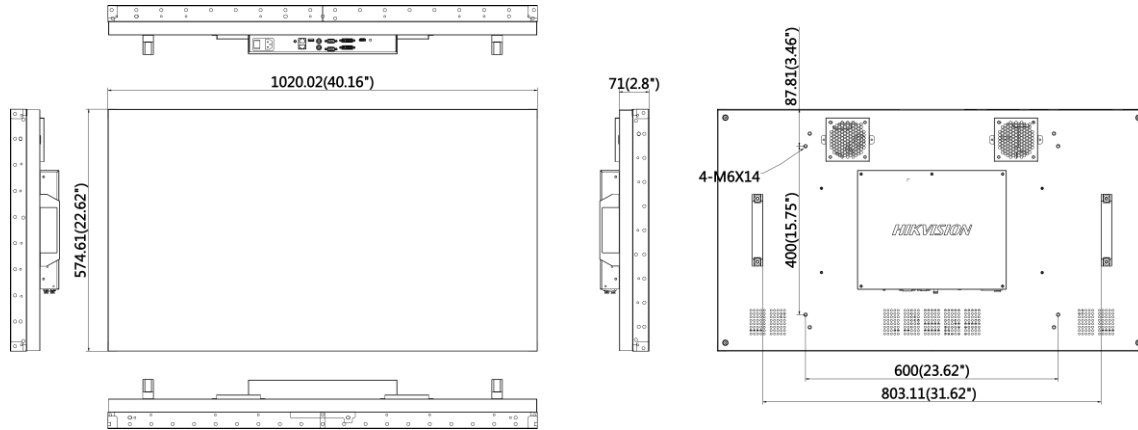

USB	USB interface	RS232 IN	Serial loopback input interface
RS232 OUT	Serial loopback output interface	IR IN	IR input interface

Dimension