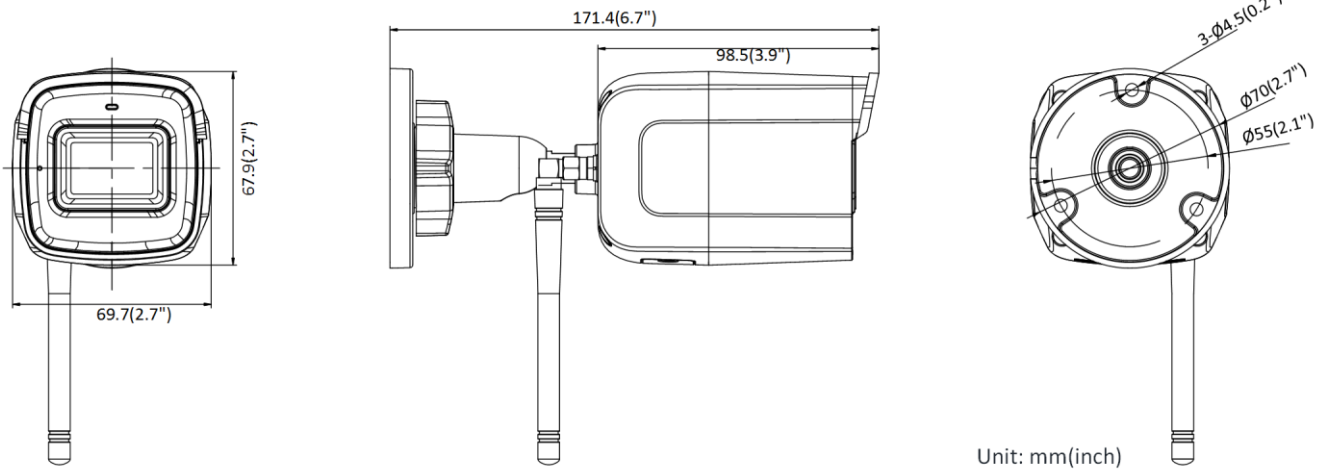

Weight	Camera: 372 g (0.8 lb.) With package: 659 g(1.5 lb.)
Approval	
Protection	Ingress protection: IP66 (IEC 60529-2013)
Compression Standard	
H.264+	Main stream supports
H.265+	Main stream supports

▪ **Available Model**

DS-2CD2051G1-IDW1 (2.8 mm, 4 mm)

▪ **Dimension**

▪ **Accessory**