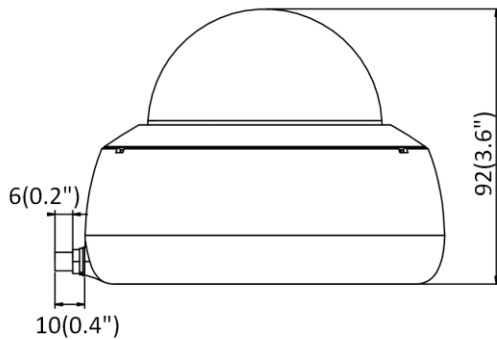

Compression Standard

H.264+	Main stream supports
H.265+	Main stream supports

Available Model

DS-2CD2141G1-IDW1 (2.8 mm, 4 mm)

Dimension

Unit: mm(inch)

Distributed by