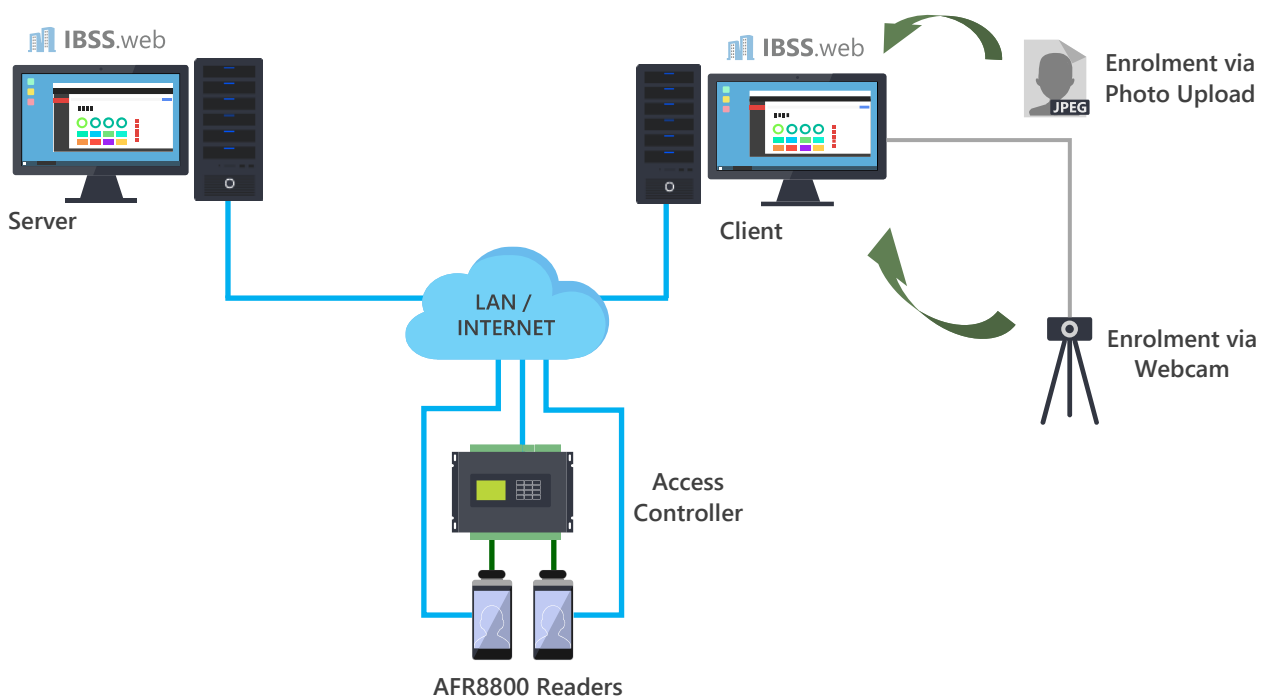

AFR8800 Face Recognition Readers

The **AFR8800 Face Recognition Readers** are high speed, dynamic recognition terminals available in 2 variations: a base model for face recognition, and an enhanced model that combines fever and mask detection. The AFR8800 readers use the Face++ (NIST FRVT ranked Top 10) algorithm to detect faces, analyze 106 data points on each face to confirm a person's identity with a high degree of accuracy. These contactless readers are most suitable for use in the current pandemic across almost all industries.

- Recognition speed of up to 0.7s and recognition distance from 0.5m to 2.0m

- 1:N recognition (N=20,000) with accuracy of 99.99%

- Integrated dual cameras and dual (infrared and visible) light for 3D face detection, recognition and anti-spoofing

- Fever detection with temperature accuracy of $\pm 0.3^{\circ}\text{C}$ and mask detection

- Fully integrated with IBSS.web security management software for single pass user enrolment

System Design

Technical Specifications

Specifications**	AFR8800Tx*	AFR8800x*
Description	AFR8800 Pro Series Face Recognition Reader with Fever and Mask Detection	AFR8800 Pro Series Face Recognition Reader
Authentication Method	Face Recognition	
Recognition Algorithm	Face++	
Communication Interface	Wiegand, Ethernet (template download)	
Camera	Dual wide dynamic camera with dual infrared light	
Face Recognition Speed	< 0.7s	
Accuracy Rate	99.99%	
Fever Detection	Yes	No
Temperature Accuracy	±0.3°C	-
Mask Detection	Yes	No
LCD Display	8" Colour LCD with Backlight	
Users	20,000	
Event Buffers	10 Days	
DC Power Supply	12VDC	
Operating Temperature	-10 – 60 °C	
Humidity	10% – 90%	
Dimension (H x W x D)	266.4 x 125.0 x 24.5 mm	234.0 x 125.0 x 24.5 mm