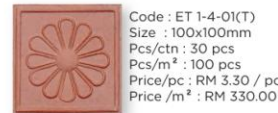

Insert tile