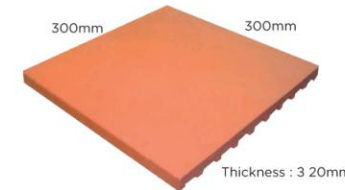

Colour Available :  
 Lava red Sahara

Technical Specification  
 MS ISO 13006 : 2014  
 Sirim Certificate no : PT052001

\*Recommended Grout at least 8-10mm

Model	Size	Product Code	Colour	Pcs/Ctn	Carton/Pallet	Pcs/sqm	List Price*	
							RM/sqm	RM/pc
	300 x 300 x 15mm	VKT-1201	Lava Red	8	98	11	110.00	10.00
	300 x 300 x 15mm	VKT-1202	Sahara					
	200 x 200 x 15mm	VKT-801	Lava Red	18	100	25	112.50	4.50
	200 x 200 x 15mm	VKT-802	Sahara					
	240 x 117 x 15mm	VKT-401	Lava Red	27	92	36	136.80	3.80
	240 x 117 x 15mm	VKT-402	Sahara					

**Insist natural**  
**Semi-Handmade tile**

Semi-Handmade tiles are made by skilled workmen applying an ancient firing technique. Semi-Handmade tiles when applied, draws a pleasing balance to a space.

Code : L04  
 Size : 300x230x20mm  
 Colour :Red  
 Pcs/ctn : 6  
 Pcs/m<sup>2</sup> : 11  
 Price/pc : RM 9.00  
 Price/m<sup>2</sup> : RM 99.00

Code : L14  
 Size : 200x230x20mm  
 Colour :Red  
 Pcs/ctn : 6  
 Pcs/m<sup>2</sup> : 29  
 Price/pc : RM 6.00  
 Price/m<sup>2</sup> : RM 174.00

\*Recommended Grout at least 12mm

**Terracotta Block tile**

Terracotta Block tile, with total thickness of 22mm, this block tile are very suitable to use for heavy duty areas and also can be use as paving material.

Code : BT 1201S  
 Size : 300x300x20mm  
 Colour : Light Red  
 Pcs/ctn : 6  
 Pcs/m<sup>2</sup> : 11  
 Price/pc : RM 6.50  
 Price/m<sup>2</sup> : RM 71.50