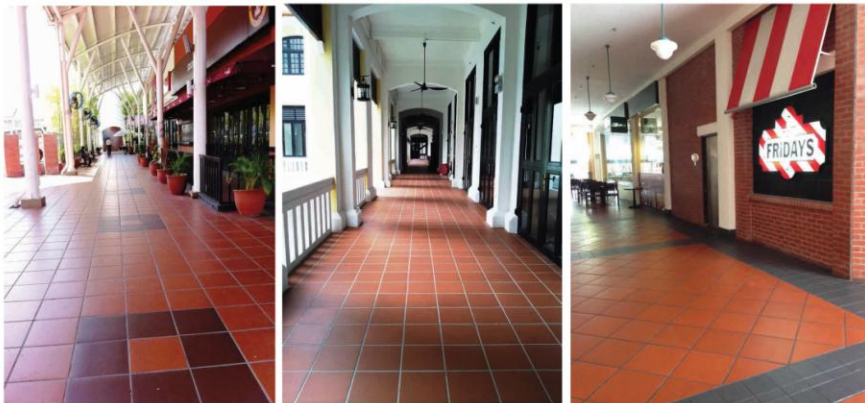

* All illustration and pictures shown here are artist impression only, while every reasonable effort has been made to provide accurate information.

* All illustration and pictures shown here are artist impression only, while every reasonable effort has been made to provide accurate information.