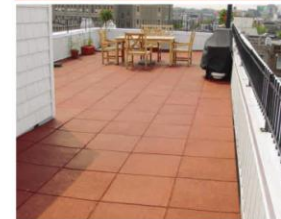

VIGLACERA
Klinker tile
Tough and safety tile

Klinker tiles are made from a higher grade of clay that is fired at a very high temperature. Therefore, a lower water absorption ratio and greater in strength. Most suitable for industrial flooring, workshops, kitchens and heavy duty areas.

Colour Available :
Lava red Sahara

Technical Specification
MS ISO 13006 : 2014
Sirim Certificate no : PT052001

*Recommended Grout at least 8-10mm

Model	Size	Product Code	Colour	Pcs/Ctn	Carton/Pallet	Pcs/sqm	List Price*	
							RM/sqm	RM/pc
	300 x 300 x 15mm	VKT-1201	Lava Red	8	98	11	110.00	10.00
	300 x 300 x 15mm	VKT-1202	Sahara					
	200 x 200 x 15mm	VKT-801	Lava Red	18	100	25	112.50	4.50
	200 x 200 x 15mm	VKT-802	Sahara					
	240 x 117 x 15mm	VKT-401	Lava Red	27	92	36	136.80	3.80
	240 x 117 x 15mm	VKT-402	Sahara					

Insist natural
Semi-Handmade tile

Semi-Handmade tiles are made by skilled workmen applying an ancient firing technique. Semi-Handmade tiles when applied, draws a pleasing balance to a space.

Code : L04
Size : 300x230x20mm
Colour :Red
Pcs/ctn : 6
Pcs/m² : 11
Price/pc : RM 9.00
Price/m² : RM 99.00

Code : L14
Size : 200x230x20mm
Colour :Red
Pcs/ctn : 6
Pcs/m² : 29
Price/pc : RM 6.00
Price/m² : RM 174.00

*Recommended Grout at least 12mm

Terracotta Block tile

Terracotta Block tile, with total thickness of 22mm, this block tile are very suitable to use for heavy duty areas and also can be use as paving material.

Code : BT 1201S
Size : 300x300x20mm
Colour : Light Red
Pcs/ctn : 6
Pcs/m² : 11
Price/pc : RM 6.50
Price/m² : RM 71.50