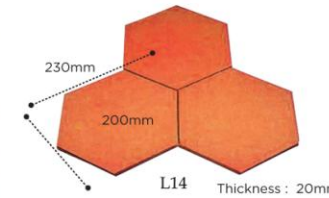

Colour Available :  
 Lava red Sahara

Technical Specification  
 MS ISO 13006 : 2014  
 Sirim Certificate no : PT052001

\*Recommended Grout at least 8-10mm

Model	Size	Product Code	Colour	Pcs/Ctn	Carton/Pallet	Pcs/sqm	List Price*	
							RM/sqm	RM/pc
	300 x 300 x 15mm	VKT-1201	Lava Red	8	98	11	110.00	10.00
	300 x 300 x 15mm	VKT-1202	Sahara					
	200 x 200 x 15mm	VKT-801	Lava Red	18	100	25	112.50	4.50
	200 x 200 x 15mm	VKT-802	Sahara					
	240 x 117 x 15mm	VKT-401	Lava Red	27	92	36	136.80	3.80
	240 x 117 x 15mm	VKT-402	Sahara					

Code : L14  
 Size : 200x230x20mm  
 Colour :Red  
 Pcs/ctn : 6  
 Pcs/m<sup>2</sup> : 29  
 Price/pc : RM 6.00  
 Price/m<sup>2</sup> : RM 174.00

\*Recommended Grout at least 12mm

**Terracotta Block tile**