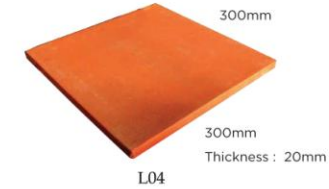

Colour Available :  
 Lava red Sahara

Technical Specification  
 MS ISO 13006 : 2014  
 Sirim Certificate no : PT052001

\*Recommended Grout at least 8-10mm

Model	Size	Product Code	Colour	Pcs/Ctn	Carton/Pallet	Pcs/sqm	List Price*	
							RM/sqm	RM/pc
	300 x 300 x 15mm	VKT-1201	Lava Red	8	98	11	110.00	10.00
	300 x 300 x 15mm	VKT-1202	Sahara					
	200 x 200 x 15mm	VKT-801	Lava Red	18	100	25	112.50	4.50
	200 x 200 x 15mm	VKT-802	Sahara					
	240 x 117 x 15mm	VKT-401	Lava Red	27	92	36	136.80	3.80
	240 x 117 x 15mm	VKT-402	Sahara					

**Insist natural**  
**Semi-Handmade tile**

Semi-Handmade tiles are made by skilled workmen applying an ancient firing technique. Semi-Handmade tiles when applied, draws a pleasing balance to a space.

Code : L04  
 Size : 300x230x20mm  
 Colour :Red  
 Pcs/ctn : 6  
 Pcs/m<sup>2</sup> : 11  
 Price/pc : RM 9.00  
 Price/m<sup>2</sup> : RM 99.00