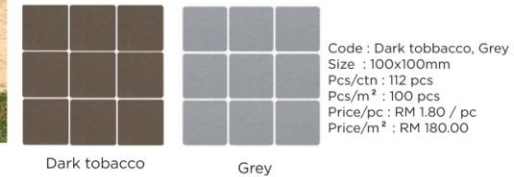

Code : CPC-12-05, CPC-12-08
Size : 300x300mm Colour : Mix Sheet/ctn : 10 Sheet/m² : 11 Price/sheet: RM 55.00 Price/m² : RM 605.00

Model	Size	Product Code	Colour	Pcs/Ctn	Pcs/sqm	List Price*	
						RM/sqm	RM/pc
	300x300mm	FT-300 Ortana	Light red, Burgundy, Cappuccino Chocolate	11	12.5	125.00	10.00
	300x400mm	FT-400 Ortana	Light red, Burgundy, Cappuccino Chocolate.	6	6.6	145.00	22.00
	300x400mm	FT-300 Grandoli	Light red, Burgundy, Cappuccino Chocolate	11	11.8	118.00	10.00
	300x400mm	FT-400 Grandoli	Light red, Burgundy, Cappuccino Chocolate.	6	6.5	143.00	22.00
	260x300mm	FT-300 Modena	Light red, Burgundy, Cappuccino Chocolate	11	12.8	166.40	13.00
	350x400mm	FT-400 Modena	Light red, Burgundy, Cappuccino Chocolate.	6	7.2	165.00	23.00
	100x100mm	FT-100 Insert	Light red, Burgundy, Cappuccino Chocolate	100	100	130.00	1.30
			Dark Tobacco, Grey	100	100	160.00	1.60

Code : Light red, Burgundy, Cappuccino, Chocolate
Size : 100x100mm
Pcs/ctn : 112 pcs
Pcs/m² : 100 pcs
Price/pc : RM 1.50 / pc
Price/m² : RM 150.00

Code : Dark tobacco, Grey
Size : 100x100mm
Pcs/ctn : 112 pcs
Pcs/m² : 100 pcs
Price/pc : RM 1.80 / pc
Price/m² : RM 180.00

Insert tile

Code : ET 1-4-01(T)
Size : 100x100mm
Pcs/ctn : 30 pcs
Pcs/m² : 100 pcs
Price/pc : RM 3.30 / pc
Price / m² : RM 330.00

Size : 100x100mm
Pcs/ctn : 100 pcs
Pcs/m² : 100 pcs
Price/pc : RM 5.50 / pc
Price / m² : RM 550.00

Size : 100x100mm
Pcs/ctn : 100 pcs
Pcs/m² : 100 pcs
Price/pc : RM 8.50 / pc
Price / m² : RM 850.00