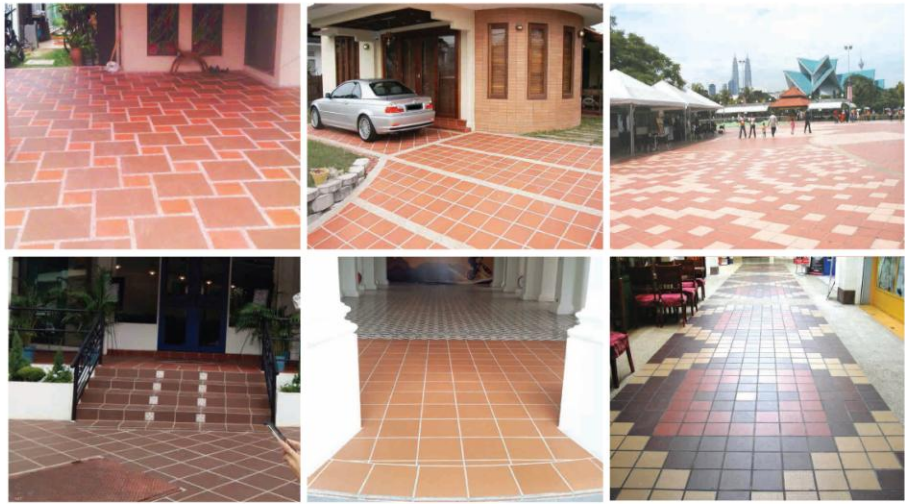

Model	Size	Product Code	Colour	Pcs/Ctn	Carton/Pallet	Pcs/sqm	List Price*	
							RM/sqm	RM/pc
	240x60x9mm	BT 259...	All Colour	70	97	70	63.00	0.90
	400x60x10mm	BT 2516...	All Colour	50	70	41.6	62.40	1.50
	150x150x11mm	BT 601	All Colour	22	54	44.4	73.26	1.65
	200x200x11mm	BT 801 C	Light Red	24	97	25	55.00	2.20
		BT 801 DC	Burgundy	24	97	25	62.50	2.50
		BT 802 AC	Cappucino	24	97	25	62.50	2.50
		BT 806 TR	Chocolate	24	97	25	62.50	2.50
	300x300x11mm	BT 1201 C	Light Red	11	75	11	63.80	5.80
		BT 1201 DC	Burgundy	11	75	11	74.80	6.80
		BT 1202 AC	Cappucino	11	75	11	74.80	6.80
		BT 1206 TR	Chocolate	11	75	11	74.80	6.80
		BT 1203	Grey	11	75	11	73.50	8.50
	300x300x 14mm	BT 1208 DT	Dark Tobacco	11	75	11	85.80	7.80
		BT 1201 C -14mm	Light Red	11	75	11	69.30	6.30
	400x400x14mm	BT 1601 C	Light Red	6	84	6	72.00	12.00
		BT 1601 DC	Burgundy	6	84	6	84.00	14.00
		BT 1602 AC	Cappucino	6	84	6	84.00	14.00
		BT 1606 TR	Chocolate	6	84	6	84.00	14.00
	500x500 14mm	BT 2001 C	Light Red	4	72	4	76.00	19.00
		BT 2001 DC	Burgundy	4	72	4	88.00	22.00
	300x600x14mm	BT 1224 C	Light Red	2	75	5.5	99.00	18.00
	300x300x11/350mm	BT 1201BN Stepnose	All Colour	4	12	-	-	27.50