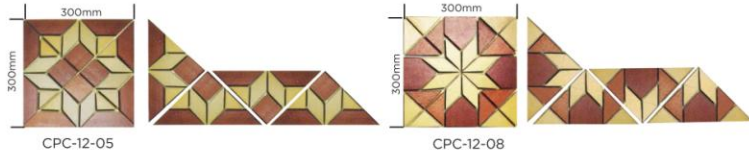

Code : L14  
 Size : 200x230x20mm  
 Colour :Red  
 Pcs/ctn : 6  
 Pcs/m<sup>2</sup> : 29  
 Price/pc : RM 6.00  
 Price/m<sup>2</sup> : RM 174.00

\*Recommended Grout at least 12mm

**Terracotta Block tile**

Terracotta Block tile, with total thickness of 22mm, this block tile are very suitable to use for heavy duty areas and also can be use as paving material.

Code : BT 1201S  
 Size : 300x300x20mm  
 Colour : Light Red  
 Pcs/ctn : 6  
 Pcs/m<sup>2</sup> : 11  
 Price/pc : RM 6.50  
 Price/m<sup>2</sup> : RM 71.50