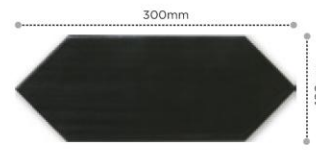

NY-1030GP Manhattan

Size/pc :100x300mm  
 Pcs/ctn :30pcs  
 Pcs/m<sup>2</sup>:40pcs  
 Price/ctn : RM 150.00

NY-1030GP Liberty

Size/pc :100x300mm  
 Pcs/ctn :30pcs  
 Pcs/m<sup>2</sup>:40pcs  
 Price/ctn : RM 150.00

NY-1030GB Manhattan

NY-1030GB Liberty

NY-1030GW White

NY-1030GB Black

Size/pc :100x300mm  
 Pcs/ctn :30pcs  
 Pcs/m<sup>2</sup>:40pcs  
 Price/pc RM 4.50 (Black & White)

- \*Remarks :
- Supply base on random pattern basis.
  - We do not guarantee the types of the pattern and the ration inside the carton box.
  - Selection of pattern are not allowable.