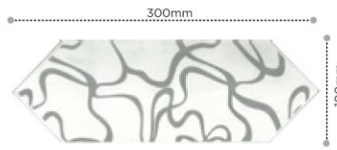

# New Yorker

Contemporary, Funky, Arte.

Individually moulded from white porcelain with a dimension of 300mm X 100mm. Surface patterns are digital printed, with designs inspired by New York's modern art. Results are astonishing, modern, funky, arte.

NY-1030GP Manhattan

Size/pc :100x300mm  
 Pcs/ctn :30pcs  
 Pcs/m<sup>2</sup>:40pcs  
 Price/ctn : RM 150.00

NY-1030GP Liberty

Size/pc :100x300mm  
 Pcs/ctn :30pcs  
 Pcs/m<sup>2</sup>:40pcs  
 Price/ctn : RM 150.00

NY-1030GB Manhattan

NY-1030GB Liberty

NY-1030GW White

NY-1030GB Black

Size/pc :100x300mm  
 Pcs/ctn :30pcs  
 Pcs/m<sup>2</sup>:40pcs  
 Price/pc RM 4.50 (Black & White)

- \*Remarks :
- Supply base on random pattern basis.
  - We do not guarantee the types of the pattern and the ration inside the carton box.
  - Selection of pattern are not allowable.