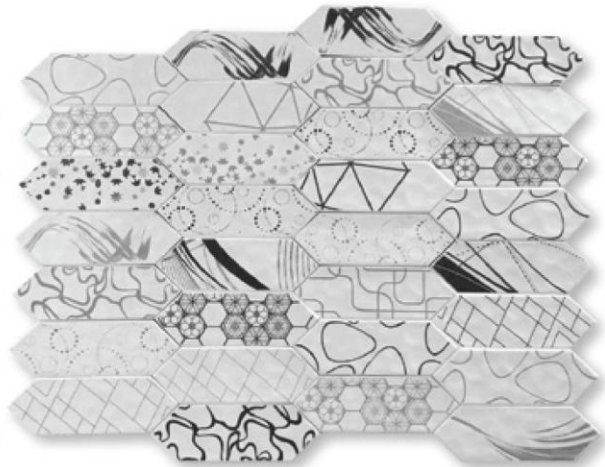

# New Yorker

Contemporary, Funky, Arte.

Individually moulded from white porcelain with a dimension of 300mm X 100mm. Surface patterns are digital printed, with designs inspired by New York's modern art. Results are astonishing, modern, funky, arte.

NY-1030GP Manhattan

Size/pc :100x300mm  
 Pcs/ctn :30pcs  
 Pcs/m<sup>2</sup>:40pcs  
 Price/ctn : RM 150.00

NY-1030GP Liberty

Size/pc :100x300mm  
 Pcs/ctn :30pcs  
 Pcs/m<sup>2</sup>:40pcs  
 Price/ctn : RM 150.00

## Extraordinaire Pattern

Cubic tile is a dynamic ceramic collection that takes geometric pattern to another level. The 3D cubes create an effective aesthetic that is suitable for walls. The cubic tile is dramatic, contemporary, slick, daring and memorable.

## Borderless Design

A trendy new look with our borderless designed trim pieces. Now you can have a seamless look yet having an element of design to a