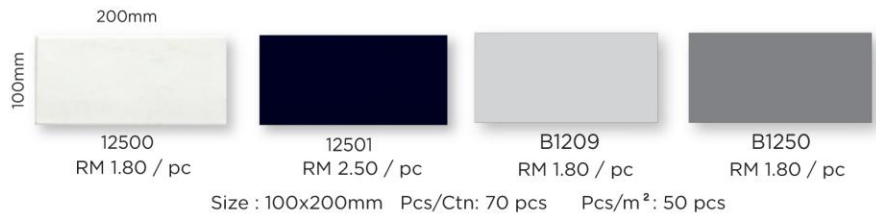

12500 RM 1.80 / pc   12501 RM 2.50 / pc   B1209 RM 1.80 / pc   B1250 RM 1.80 / pc

Size : 100x200mm   Pcs/Ctn: 70 pcs   Pcs/m²: 50 pcs