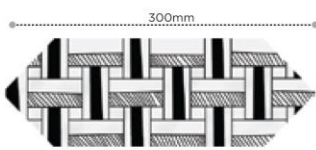

# New Yorker

Contemporary, Funky, Arte.

Individually moulded from white porcelain with a dimension of 300mm X 100mm. Surface patterns are digital printed, with designs inspired by New York's modern art. Results are astonishing, modern, funky, arte.

NY-1030GP Manhattan

Size/pc :100x300mm  
 Pcs/ctn :30pcs  
 Pcs/m<sup>2</sup>:40pcs  
 Price/ctn : RM 150.00

NY-1030GP Liberty

Size/pc :100x300mm  
 Pcs/ctn :30pcs  
 Pcs/m<sup>2</sup>:40pcs  
 Price/ctn : RM 150.00

NY-1030GB Manhattan

NY-1030GB Liberty

NY-1030GW White

NY-1030GB Black

Size/pc :100x300mm  
 Pcs/ctn :30pcs  
 Pcs/m<sup>2</sup>:40pcs  
 Price/pc RM 4.50 (Black & White)

- \*Remarks :
- Supply base on random pattern basis.
  - We do not guarantee the types of the pattern and the ration inside the carton box.
  - Selection of pattern are not allowable.