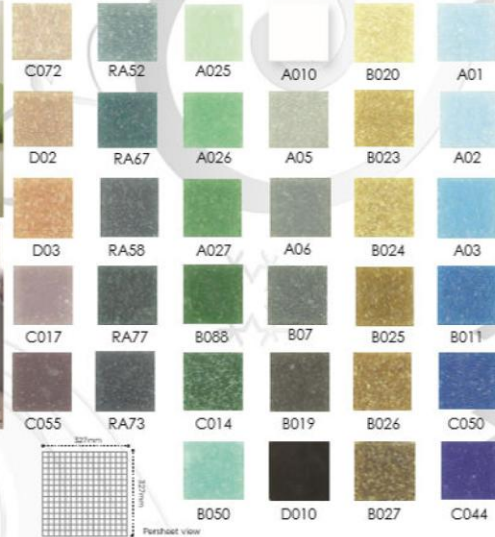

CLASSIC SERIES (Single colour)

Seed size : 20x20x4mm
Sheet size : 327x327mm
Sheet/ m2 : 9.35 Sheet
Sheet/ Ctn : 40
Price/sheet : RM 8.00
* (PI-01, D81, D92, D99 & D199 - excluded)