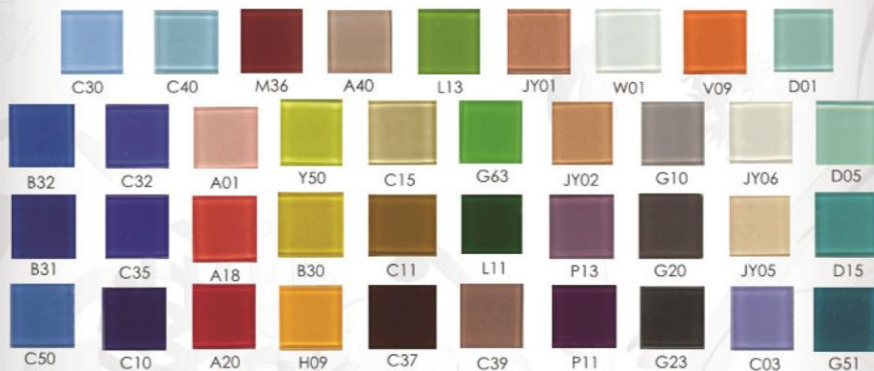

A piece of art...

VITRO SINGLE COLOR SERIES

Seed size : 25x25x4mm
Sheet size : 325x325mm
Sheet/ m2 : 9.46 Sheet
Sheet/ctn : 20 Sheets
Price/sheet : RM 14.00

Seed size : 25x25x4mm
Size/ Sheet : 325x325mm
Sheet/ m2 : 9.46 Sheet
Sheet/ctn : 20 Sheets
Price/sheet : RM 20.00

W01 (Matt)