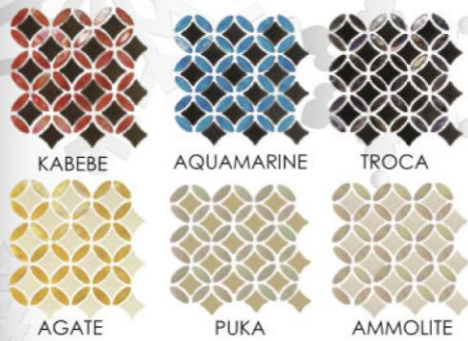

A piece of art...

PAUA SERIES

Seed size : Mix
Sheet size : 240x240x7mm
Sheet/ m2 : 17.24 Sheet
Sheet/ Ctn : 12 Sheets
Price/sheet : RM 45.00