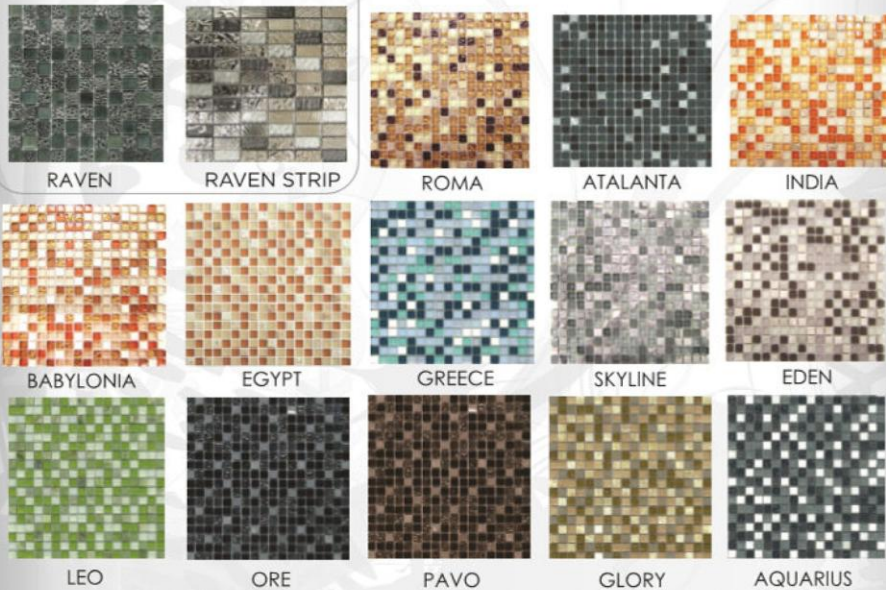

Seed size : 25x25x8mm (RAVEN 25mm)
25x50x8mm (RAVEN STRIP)
Sheet size : 300x300x8mm
Sheet/ m2 : 11 Sheet
Sheet/ Ctn : 11 Sheets
Price /sheet : RM 45.00

Seed size : 15x15x8
Sheet size : 300x300x8mm
Sheet/ m2 : 11 Sheet
Sheet/ Ctn : 11 Sheets
Price/sheet : RM 33.00