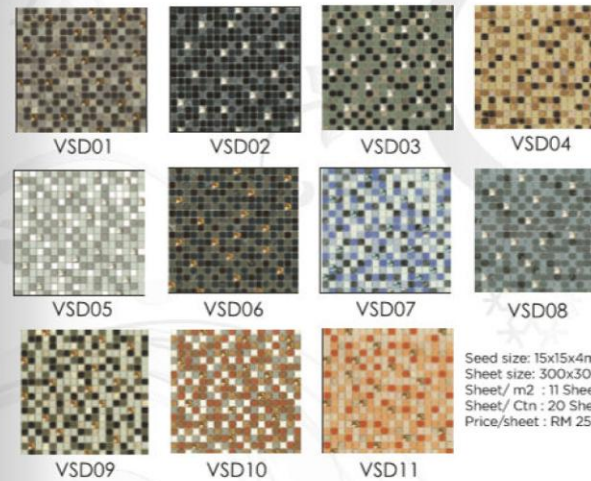

ARCTURUS SERIES (Vitro Stone Diamond)