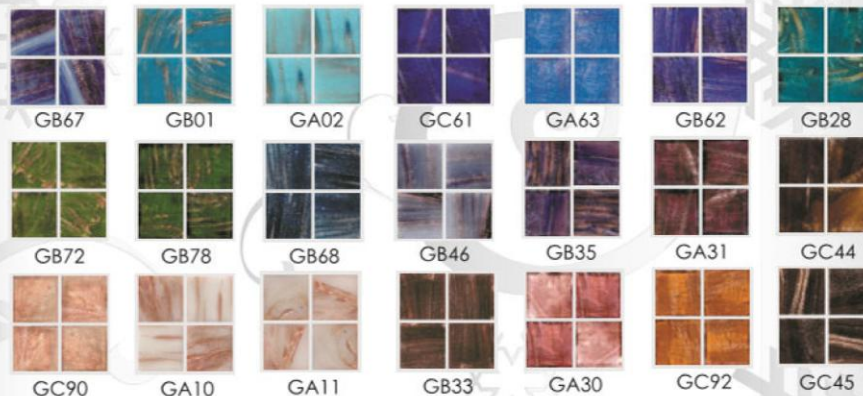

A piece of art...

Seed size : 20x20x4mm
Sheet size : 327x327mm
Sheet/ m2 : 9.35 Sheet
Sheet/ Ctn : 20 Sheets
Price /sheet : RM 25.00