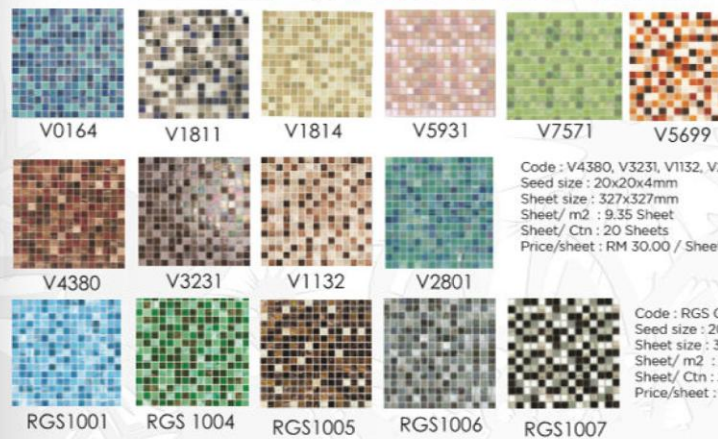

GOLD SILK RANDOM MIX SERIES

Code : V0164, V1811, V1814, V5931, V7571, V5699
Seed size : 20x20x4mm
Sheet size : 327x327mm
Sheet/ m2 : 9.35 Sheet
Sheet/ Ctn : 20 Sheets
Price/sheet : RM 20.00

Code : V4380, V3231, V1132, V2801
Seed size : 20x20x4mm
Sheet size : 327x327mm
Sheet/ m2 : 9.35 Sheet
Sheet/ Ctn : 20 Sheets
Price/sheet : RM 30.00 / Sheet

Code : RGS Code
Seed size : 20x20x4mm
Sheet size : 327x327mm
Sheet/ m2 : 9.35 Sheet
Sheet/ Ctn : 20 Sheets
Price/sheet : RM 30.00