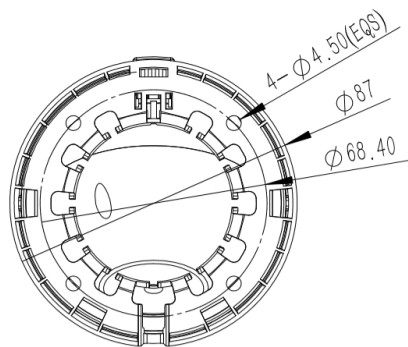

XC2310-SL2 – 1080p 4in1 SUPER STARLIGHT WDR IR Dome

1080p 4in1

SUPER STARLIGHT

WDR

UTC

IP66

FEATURES :

- 2 Megapixel **SUPER STARLIGHT** Sensor
- 8x sensitivity than normal sensor
- Video output selectable :
1080p AHD or **TVI** or **CVI**
700TVL Analog
- **4mm Fixed** Lens
- 0 Lux up to 20m
- 120dB True **WDR**
- 3D-DNR, DSS, Defog etc
- TDN (True Day & Night)
- **UTC** & Joystick OSD control
- Aluminum Casing
- Suitable for Wall / Ceiling Mount
- Best performance <300m by RG6

DIMENSION

SPECIFICATION

Model	XC-2310-SL2
Image Sensor	1/2.8" STARVIS Sensor
Resolution	1920x1080 Pixels
Shuttle	1/25s ~ 1/100,000s
Lens	M12 3.6mm Fixed Lens
Video Output	1080p@25fps AHD/TVI/CVI or Analog
Day & Night	Filter Change or True Day&Night (TDN)
Min. Illumination	0 Lux up to 20m
LEDs	18pcs 850nm IR LED
S/N Ratio	>52 DB
Casing	Aluminum with Epoxy Powder Coating
W. Environment	-10° ~ +55°C, Non-Condensing
Power	12VDC, Max. 300mA
Dimension (mm)	64mm x 65mm x 154mm(L), 700g