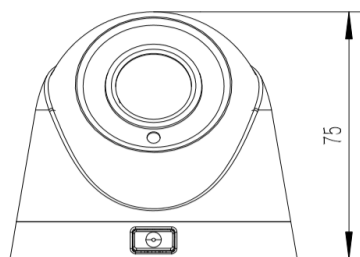

XC2310-SL2 – 1080p 4in1 SUPER STARLIGHT WDR IR Dome

1080p 4in1

SUPER STARLIGHT

WDR

UTC

IP66

FEATURES :

- 2 Megapixel **SUPER STARLIGHT** Sensor
- 8x sensitivity than normal sensor
- Video output selectable :
1080p AHD or **TVI** or **CVI**
700TVL Analog
- **4mm Fixed** Lens
- 0 Lux up to 20m
- 120dB True **WDR**
- 3D-DNR, DSS, Defog etc
- TDN (True Day & Night)
- **UTC** & Joystick OSD control
- Aluminum Casing
- Suitable for Wall / Ceiling Mount
- Best performance <300m by RG6

DIMENSION

SPECIFICATION

Model	XC-2310-SL2
Image Sensor	1/2.8" STARVIS Sensor
Resolution	1920x1080 Pixels
Shuttle	1/25s ~ 1/100,000s
Lens	M12 3.6mm Fixed Lens
Video Output	1080p@25fps AHD/TVI/CVI or Analog
Day & Night	Filter Change or True Day&Night (TDN)
Min. Illumination	0 Lux up to 20m
LEDs	18pcs 850nm IR LED
S/N Ratio	>52 DB
Casing	Aluminum with Epoxy Powder Coating
W. Environment	-10° ~ +55°C, Non-Condensing
Power	12VDC, Max. 300mA
Dimension (mm)	64mm x 65mm x 154mm(L), 700g