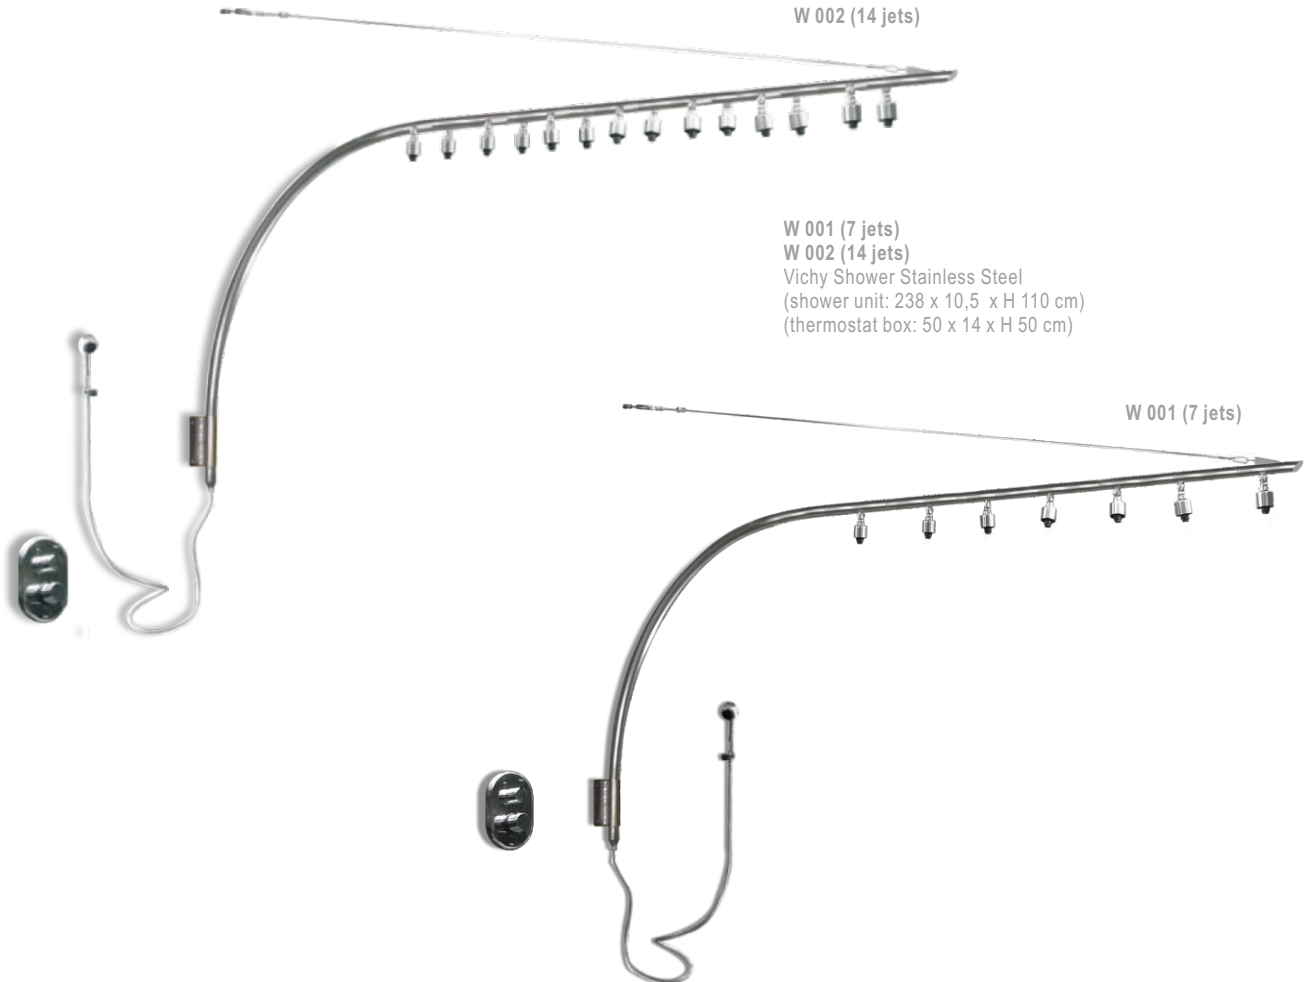

cemara ayu
spa equipment consultant

WET ZONE

wet zone_067