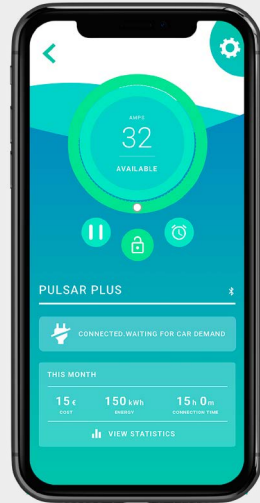

Innovative

The world's lightest and smallest DC charger, and the only one designed for the home. With features like facial recognition and gesture control, it's easy to operate your charger.

Connected

Connects to your smart devices via Wi-Fi, Bluetooth, Ethernet, or 4G (optional).

PRODUCT DETAILS

Colour:	Black
Connector Type:	CHAdEMO
Dimensions:	350x350x150mm (without cable)
Cable Length:	5 m
Maximum Charging Power:	7,4 kW (1Phase)
Connectivity:	Wi-Fi / Ethernet / Bluetooth / Optional: 3G-4G
User Identification:	myWallbox app / RFID Card / Face Recognition
User Control:	myWallbox app / Gesture Control

MYWALLBOX

Our chargers are powered by the myWallbox app

Connect and control your charger from anywhere via the myWallbox app.

- **Manage charging** and monitor the charge status
- Set and change **charging schedules** to benefit from off-peak energy rates
- **Remote** locking and unlocking
- Real-time charging **statistics**
- Real-time **notifications**