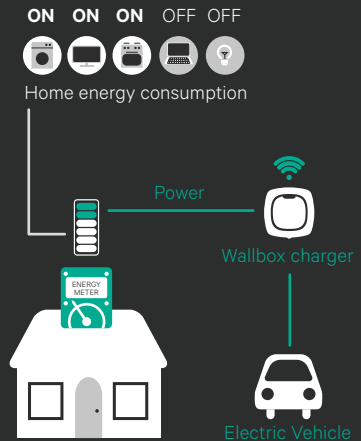

POWER BOOST

Improve your charger intelligence with dynamic load management

Improve your charger intelligence with our dynamic load management solution to avoid blackouts and surprise energy bills. It will measure your home's live energy usage and automatically adjusts the charge to your EV in harmony with your local grid's capacity.