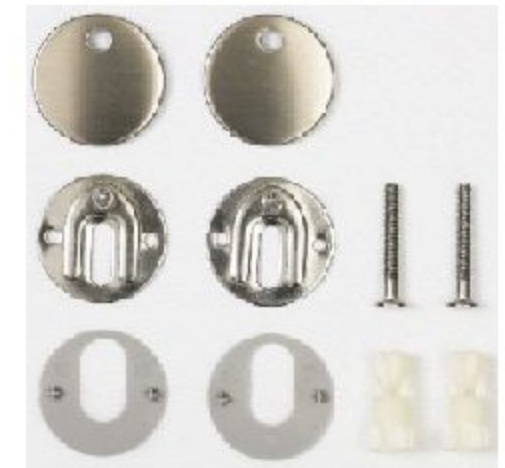

	SUS HINGE
A	113 - 225
B	413 - 469

SUS Hinge with Nylon Anchor

## USC4546D331

Duroplast toilet seat  
 Soft close, quick fit  
 One button quick release  
 SUS anti-slip hinges  
 NW:2.3KG

Note: Manufacturer may change product dimensions without prior notice. For confirmation, please refer to Weserhoch Sdn Bhd.