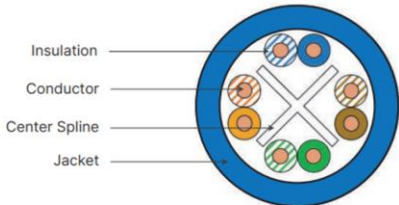

OD6423

RM2xxx.00

- Horizontal Wiring in LAN
- IEEE 802.3: 10/100/1000 Base-T IEEE 802.5 16MB
- Power Over Ethernet PoE/PoE+
- IEEE 802.3af and IEEE 802.3at

Rising San Business Sdn bhd

No40.Lorong 6C/91

Taman Shamelin,Perkasa Cheras

56100 Kuala Lumpur

T:03-9776 8088

H:016-208 7050/012-201 7050

While Stocks Lasts!

RISING SAN BUSINESS

SDN BHD

RISING SAN BUSINESS

Like and Follow!