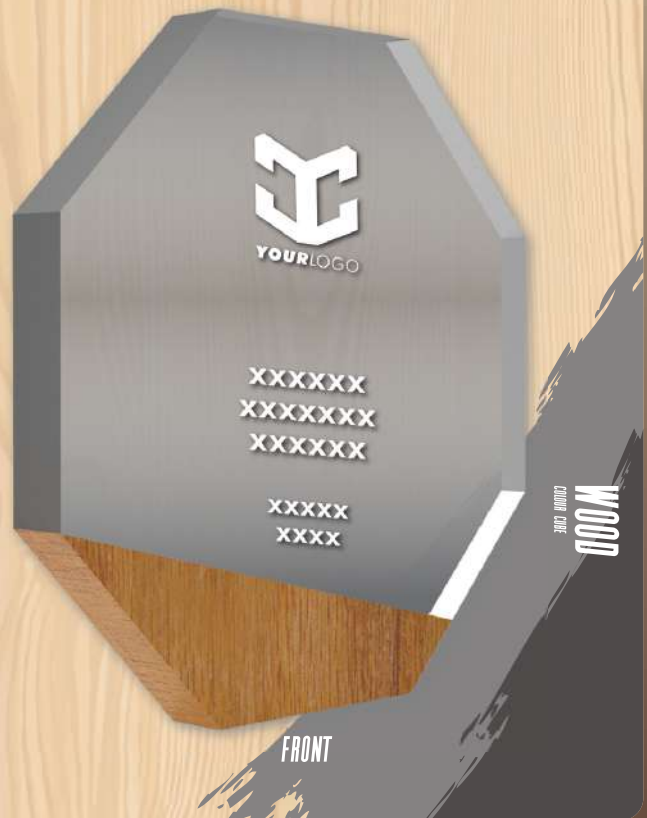

CCW 1302

COLOUR CUBE

MATERIAL : - NATURAL WOOD & ACRYLIC
COLOUR OPTION : - BODY
PRINTING METHOD : - UV PRINTING / LASER ENGRAVING

SMALL	130mm (width) x 30mm (depth) x 130mm (height)
MEDIUM	155mm (width) x 30mm (depth) x 155mm (height)
LARGE	175mm (width) x 30mm (depth) x 175mm (height)

NOTE : ALL MEASUREMENTS & COLOURS SHOWN ARE FOR GENERAL VIEWING ONLY.
ACTUAL ITEMS WILL HAVE MINOR DIFFERENCES DUE TO ALL PRODUCTS ARE HANDCRAFTED.