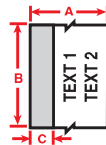

Pre-Printed Header Stripe Supply For Arc Flash Labels And Signs (B-595)

- Pre-printed continuous stripe on top portion, then supply is cut-to-length according to length of text entered
- Use ribbons for B-595 Heavy Duty Vinyl

Figure 71

Diagram	Catalog #	Material	Stripe Color	Label Height A Inch (mm)	Roll Length B Feet (m)	Stripe Width C Inch (mm)	Labels Per Roll
Fig. 71	113221	B-595	Red	4.000 (101.6)	100 ft. (30.48m)	1.000 (25.4)	1 Roll (cont.)
Fig. 71	113225	B-595	Red	3.000 (76.2)	100 ft. (30.48m)	0.750 (19.05)	1 Roll (cont.)
Fig. 71	113230	B-595	Red	2.250 (57.15)	100 ft. (30.48m)	0.500 (12.7)	1 Roll (cont.)
Fig. 71	113222	B-595	Orange	4.000 (101.6)	100 ft. (30.48m)	1.000 (25.4)	1 Roll (cont.)
Fig. 71	113227	B-595	Orange	3.000 (76.2)	100 ft. (30.48m)	0.750 (19.05)	1 Roll (cont.)
Fig. 71	113228	B-595	Orange	2.250 (57.15)	100 ft. (30.48m)	0.500 (12.7)	1 Roll (cont.)
Fig. 71	113220	B-595	Yellow	4.000 (101.6)	100 ft. (30.48m)	1.000 (25.4)	1 Roll (cont.)
Fig. 71	113226	B-595	Yellow	3.000 (76.2)	100 ft. (30.48m)	0.750 (19.05)	1 Roll (cont.)
Fig. 71	113229	B-595	Yellow	2.250 (57.15)	100 ft. (30.48m)	0.500 (12.7)	1 Roll (cont.)

Tamper-Evident Metallized Polyester (B-438)

- Permanent adhesive
- Tape destructs into tiny fragments when tampered with, making removal very tedious and difficult

Figure 29

Diagram	Catalog #	Material	Color	Label Width A Inch (mm)	Label Height B Inch (mm)	Labels Per Row	Labels Per Roll	Rec. Ribbon
Fig. 29	52148	B-438	Silver	2.000 (50.8)	1.000 (25.4)	1	1,240	105031
Fig. 29	52149	B-438	Silver	3.000 (76.2)	1.000 (25.4)	1	1,225	105031
Fig. 29	52150	B-438	Silver	3.000 (76.2)	2.000 (50.8)	1	650	105031
Fig. 29	52152	B-438	Silver	3.000 (76.2)	110 ft. (33.5 m)	-	1 Roll (cont.)	105031