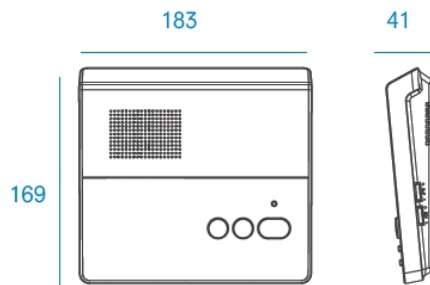

COMMAX

Overview

AUDIOPHONE CM-801/800 INTERCOM

Features

- Enabling long distance communication through PTT function
- Calling to household
- Indicating in-use status

Spec

▶ Power source	DC 12V, 200mA
▶ Consumption	Standby: 7mA Max: 160 mA
▶ Operation temp	0°C~+40°C
▶ Wiring	2 wires
▶ Distance	300m(0.65Ø)
▶ Dimension(mm)	183(W)×169(H)×41(D)

Function

- Calling • Exchanging
- Speaker phone
- Speaker Volume control
- On-line indicator function

 Measurements/ Installation diagram/ Wiring diagram, etc.

 Measurements

 Connection products

CM-801/800
INTERCOM