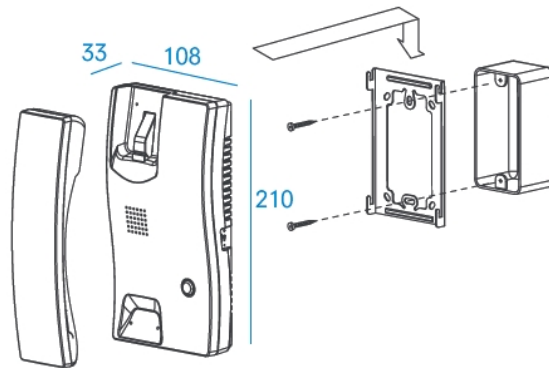

COMMAX

Overview

AUDIOPHONE
DP-2S
DOOR PHONE

Features

- 2 wires with non-polarity
- User friendly handset design with convenient hand grip

Spec

▶ Power source	AC 110/220/230/240V 50/60Hz
▶ Mount type	Surface-mounted type
▶ Wiring	Call: 2 wires Door Release: 2 wires (1.6Ø Copper wire)
▶ Distance	100m(0.65Ø) 150m(0.8Ø)
▶ Dimension(mm)	108(W)×210(H)×33(61)(D)

Function

- Talk with a visitor
- Door lock release

Measurements/ Installation diagram/ Wiring diagram, etc.

Measurements

Connection products

DR-2R
AUDIO DOOR UNIT

DR-2GN
AUDIO DOOR UNIT

DR-2PN
AUDIO DOOR UNIT