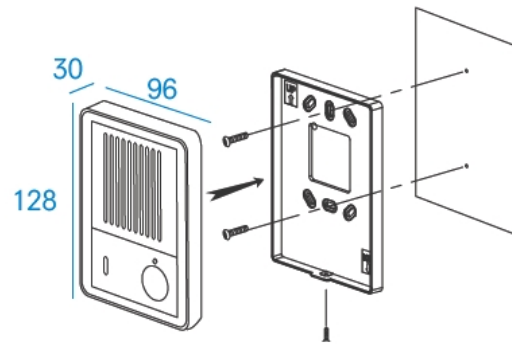

COMMAX

(462-120) 513-11 SANGDAEWON-DONG, JUNGWON-GU, SEONGNAM-SI, GYEONGGI-DO, KOREA
TEL : 82-31 - 731-8791~5 FAX : 82-31 - 731- 8796~7 E-MAIL : ischoi@commax.co.kr

COPYRIGHT (C) 2009 BY COMMAX.COM ALL RIGHTS RESERVED