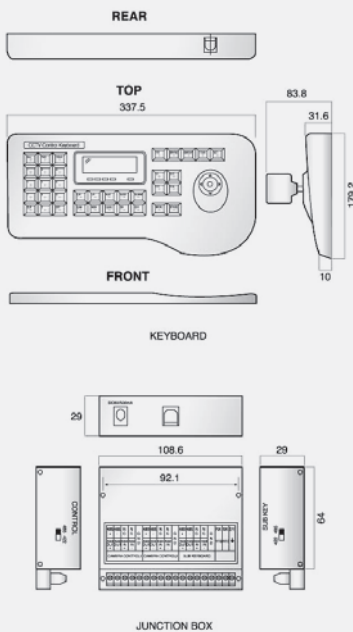

# KBJ1000

VIRTUE SERIES

LCD SPEED DOME KEYBOARD CONTROLLER

## KEY FEATURES

- Controller for pan, tilt and zoom
- Controls up to 255 cameras
- 3-axis joystick controller
- Programmable camera functions
- Graphical LCD screen display
- Multi Protocol

## TECHNICAL SPECIFICATIONS

Interface	RS - 485 / 422
Distance	Maximum 1.2km on UTP cable
Idata Connector	Junction Box
Communication Speed	RS485-9600bps
Joystick	3-axis vector solving with twisting and return-to-centre head
Connector	Modular cable connection with junction box
Power Supply	12V DC regulated
Power Consumption	6W, 1AMP
LCD Display	Graphical
Operating Temperature	0°C ~ 40°C
Dimensions	337.5mm (w) x 83.8mm (h) x 179.2mm (d)
Weight	Approx 1.2kg