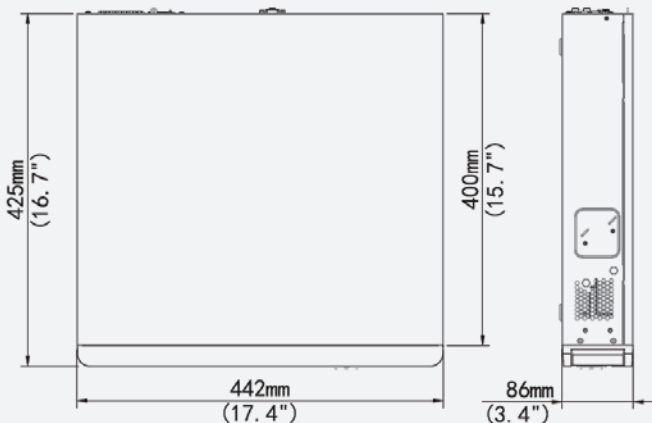

FEATURES IMAGES

TECHNICAL SPECIFICATIONS

IP Video Input	16-ch
Two-way audio Input	1-ch, RCA
Incoming Bandwidth	160Mbps
Outgoing Bandwidth	320Mbps
Remote Connection	128
HDMI/VGA Output	HDMI: 4K (3840x2160) /30Hz, 1920x1080p /60Hz, 1920x1080p /50Hz, 1600x1200 /60Hz, 1280x1024 /60Hz, 1280x720 /60Hz, 1024x768 /60Hz
VGA:	1920x1080p /60Hz, 1920x1080p /50Hz, 1600x1200 /60Hz, 1280x1024 /60Hz, 1280x720 /60Hz, 1024x768 /60Hz
Audio Output	1-ch, RCA
Recording Resolution	12MP/8MP/6MP/5MP/4MP/3MP/1080p/960p/720p/D1/2CIF/CIF
Synchronous Playback	16-ch
Compression	H.265/H.264
Live View/ Playback Capability	12MP/8MP/6MP/5MP/4MP/3MP/1080p/960p/720p/D1/2CIF/CIF
SATA	4 x 12MP@20, 4 x 4K@30, 8 x 4MP@20, 16 x 1080P@25
Capacity	4 SATA interface
Capacity	up to 6TB for each disk
Network Interface	1 RJ-45 10M/100M/1000M self-adaptive Ethernet Interface
Network Function	HTTP, TCP/IP, IPV4, UPNP, RTSP, UDP, SMTP, NTP, DHCP, DNS, IP Filter, PPPoE, DDNS, FTP, IP Server, P2P
USB Interface	Front panel: 1 x USB2.0, Rear panel: 1 x USB3.0
Alarm In	16-ch
Alarm Out	4-ch
Interface	16 independent 100 Mbps PoE network interfaces
Supported Standard	IEEE 802.3at, IEEE 802.3af
Power Supply	100 ~ 240 VAC
Consumption w/o HDD	≤ 20 W
PoE	Max 30W for single port; Max 200W in total (12.5W for each)
Working Temperature	-10°C ~ + 55°C (+14°F ~ +131°F)
Working Humidity	10% ~ 90%
Dimension	86 × 442 × 425mm (3.4" × 17.4" × 16.7")
Weight w/o HDD	≤ 5.24 Kg (11.55 lb)