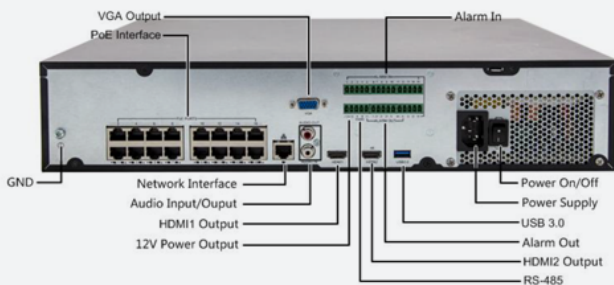

FEATURES IMAGES

TECHNICAL SPECIFICATIONS

IP Video Input	16-ch
Two-way audio Input	1-ch, RCA
Incoming Bandwidth	160Mbps
Outgoing Bandwidth	320Mbps
Remote Connection	128
HDMI/VGA Output	HDMI: 4K (3840x2160) /30Hz, 1920x1080p /60Hz, 1920x1080p /50Hz, 1600x1200 /60Hz, 1280x1024 /60Hz, 1280x720 /60Hz, 1024x768 /60Hz
VGA:	1920x1080p /60Hz, 1920x1080p /50Hz, 1600x1200 /60Hz, 1280x1024 /60Hz, 1280x720 /60Hz, 1024x768 /60Hz
Audio Output	1-ch, RCA
Recording Resolution	12MP/8MP/6MP/5MP/4MP/3MP/1080p/960p/720p/D1/2CIF/CIF
Synchronous Playback	16-ch
Compression	H.265/H.264
Live View/ Playback Capability	12MP/8MP/6MP/5MP/4MP/3MP/1080p/960p/720p/D1/2CIF/CIF
SATA	4 x 12MP@20, 4 x 4K@30, 8 x 4MP@20, 16 x 1080P@25
Capacity	4 SATA interface
Capacity	up to 6TB for each disk
Network Interface	1 RJ-45 10M/100M/1000M self-adaptive Ethernet Interface
Network Function	HTTP, TCP/IP, IPV4, UPNP, RTSP, UDP, SMTP, NTP, DHCP, DNS, IP Filter, PPPoE, DDNS, FTP, IP Server, P2P
USB Interface	Front panel: 1 x USB2.0, Rear panel: 1 x USB3.0
Alarm In	16-ch
Alarm Out	4-ch
Interface	16 independent 100 Mbps PoE network interfaces
Supported Standard	IEEE 802.3at, IEEE 802.3af
Power Supply	100 ~ 240 VAC
Consumption w/o HDD	≤ 20 W
PoE	Max 30W for single port; Max 200W in total (12.5W for each)
Working Temperature	-10°C ~ + 55°C (+14°F ~ +131°F)
Working Humidity	10% ~ 90%
Dimension	86 × 442 × 425mm (3.4" × 17.4" × 16.7")
Weight w/o HDD	≤ 5.24 Kg (11.55 lb)