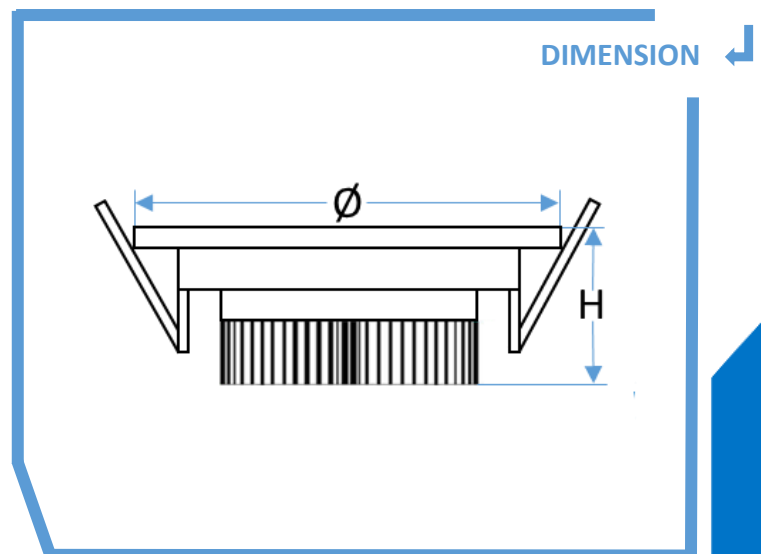

LED CEILING LIGHT

Input voltage : AC 240V
 Operating temperature : 20~50°C
 Color Rendering Index : >RA 70
 IP Class : IP 43
 Material : Aluminum
 Warranty : 1 years

Model	Wattage (W)	Dimension (Ø*H) mm	Casing Color	Color Temperature (K)
JDC-CL01-V	1	68*22	Silver	2800K (Warm White) 4000K (Nature White) 5700K ~ 6000K (White)
JDC-CL03-V	3	85*30	Silver	
JDC-CL01WC-V	1	68*22	White	
JDC-CL03WC-V	3	85*30	White	

*V refers to color temperature. (w/w=3000K(warm white), n/w=4000K(natural white), and w=5700K(white)).

APPLICATIONS

Shopping mall, corridors, commercial & household area.