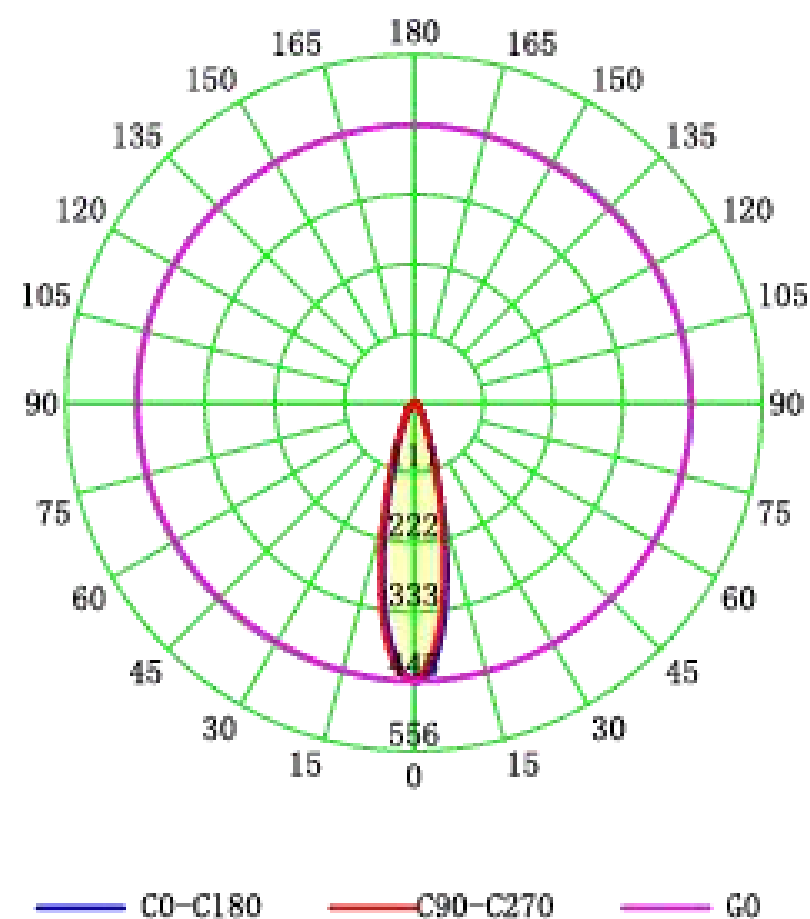

Luminaire Specifications

Power	1W, 3W
Input Voltage	DC 12V 50/60Hz
Fitting Color	Silver
Material	Die Cast Aluminum, Glass
Ingress Protection	IP 67
Operating Temperature	20 - 50°C

Product Features

- Stainless steel panel
- IP 67 waterproof
- Cast aluminium
- long life, spot distance

Application

- Garden
- Public square
- Piazza
- Lawn
- Courtyard
- Pedestrian streetdecoration

Code	Watt	Lumen	Size	Degree
JDC-UG01-DC-V	1W	85 Lm	60*75 mm	30°
JDC-UG03-DC-V	3W	255 Lm	95*85 mm	30°

LED Technical Data

Light LED Source	High power led
Color Temperature	3000K Warm White 5700K Cool White
Rendering Index	>RA 70
LED life cycle	30,000hours @ 35°C

LED Driver Technical Data

LED Driver Brands	JDC
Life Cycle	> 10,000 hours