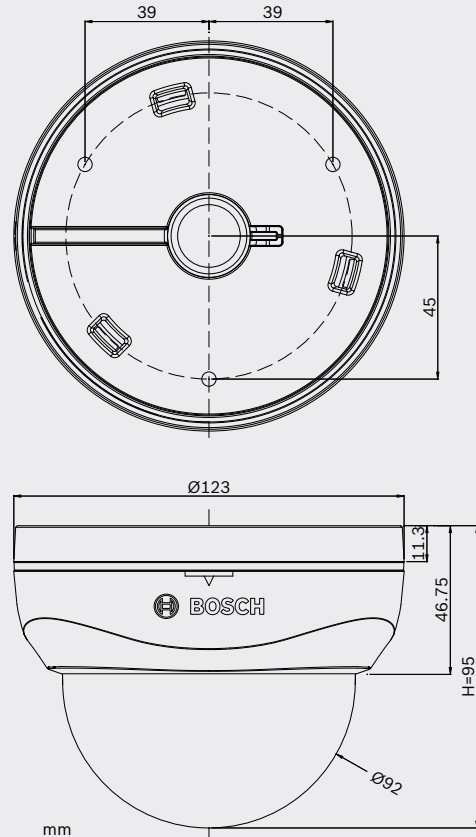

Certifications and Approvals

Standards	
	ANSI C63.4: 2003 FCC Part 15 subpart B, Class A Digital Devices
	UL 60065, 7th Edition. 2007-12-11
	CAN/CSA-C22.2 No. 60065-03, 1st Edition, 2006-04 + A1:2006
	EN55022:2006, Class A
	EN50130-4:1995+A1:1998+A2:2003
	LVD 2006/95/EC

Standards	
	EN60950-1:2006+A11:2009
	IEC 60950-1:2005 (2nd Edition)

Installation/Configuration Notes

Ordering Information

VDC-250F04-10 Dome Camera, 3.8mm lens, PAL	VDC-250F04-10
VDC-250F04-20 Dome Camera, 3.8mm lens, NTSC	VDC-250F04-20
VDC-260V04-10 Dome Camera, 3.8-9.5 mm lens, PAL	VDC-260V04-10
VDC-260V04-20 Dome Camera, 3.8-9.5 mm lens, NTSC	VDC-260V04-20

Americas:
Bosch Security Systems, Inc.
130 Perinton Parkway
Fairport, New York, 14450, USA
Phone: +1 800 289 0096
Fax: +1 585 223 9180
security.sales@us.bosch.com
www.boschsecurity.us

Europe, Middle East, Africa:
Bosch Security Systems B.V.
P.O. Box 80002
5600 JB Eindhoven, The Netherlands
Phone: +31 40 2577 284
Fax: +31 40 2577 330
emea.securitysystems@bosch.com
www.boschsecurity.com

Asia-Pacific:
Robert Bosch (SEA) Pte Ltd, Security Systems
11 Bishan Street 21
Singapore 573943
Phone: +65 6571 2808
Fax: +65 6571 2699
apr.securitysystems@bosch.com
www.boschsecurity.asia

Represented by