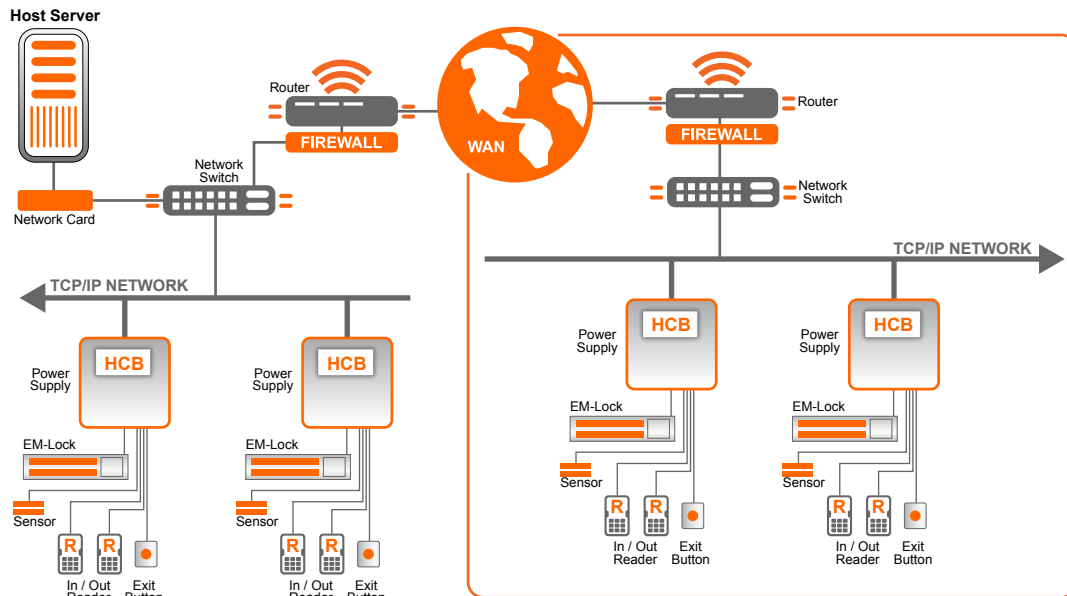

DOOR INTERLOCKING

2 In doors interlocking within the control panel, no external wiring is needed. Cross-board interlocking is achievable by checking the interlocking signal coming from second control panel before granting the accessibility to the local control panel.

Configurable Digital / Supervised Inputs (8)

Event Based Triggering (EBT)

Unlimited Access Level

Onboard & Cross-Board Interlocking

User Counting (Card Holder / Car Park)

Advance Encryption Standard (AES)

Reader Output Control

Dynamic Storage Allocation

Dynamic Operation Profile

Support 30,000 Users And 80,000 Events Memory

N5200 Active Network Control Panel

Basic System Diagram

Technical Specification

Hardware	Description
MCU	32bits @ 60MHz
Memory	256K Flash Memory 32K SRAM (Buffer) 64Mbits Non-Volatile SPI Flash Memory (Storage)
Operating Temperature	0 °C to 40 °C
Card Holder	30,000
Event Transaction	80,000
Access Level	Unlimited Access Level
Digital/Supervise Inputs	Max 8, User configurable (Door Sensor/Request-To-Exit/Fire Input/General Purpose)
Digital Output	Max. 4 Dry contact Relay
Network Communication Port	RJ-45 Self-Negotiate 10/100mbps
Power Protection	Resettable Fuse - 2.5A
Surge Protection	TVS - Up to 15KVA
Onboard LED Control	Power / Communication / LAN / Event / Error
AC Fail Monitoring	Yes
Battery Monitoring	Yes (Firmware threshold control to shutdown control panel)
External Short Circuit Protection	At readers
Backup Battery	Yes, Apply to RTC only