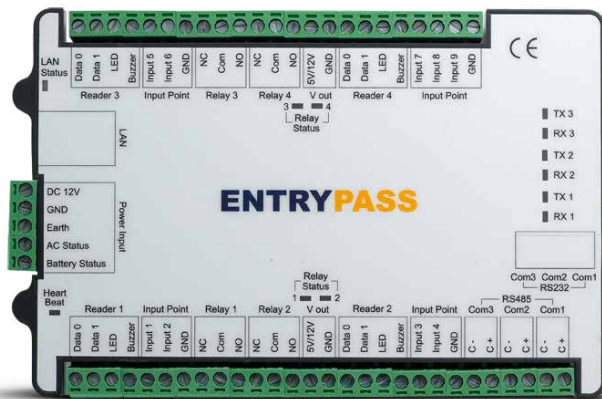

N5200

Active Network Control Panel

EntryPass Active Networks are designed to enhance highly customized and rapid 'real-time' changes to the underlying network operation. Brilliantly engineered with all the power you need to enable code-sending, minus unnecessary buffer time with its distributed architecture capable of processing access demand at the edge level without leveraging at the server end.

N5200 Active Network Control Panel

HIGH PERFORMANCE

Based on the latest HCB (Hybrid Compact Board), N5200 is a high reliability, high efficiency and highly integrated intelligent multi-application control panel targeted for physical access control industry. It features a 32bits Freescale ColdFire microcontroller running at 60MHz, this control panel can fulfill most demanding requirement in physical access control environment.

ACTIVE TRANSMIT

Rather than keeping the event data in the memory awaiting for host-PC to poll, controller will actively transmits the current event data to the host server as it happens, meaning events get delivered and can be act upon faster.

Configurable Digital / Supervised Inputs (8)

Event Based Triggering (EBT)

Unlimited Access Level

Onboard & Cross-Board Interlocking

User Counting (Card Holder / Car Park)

Advance Encryption Standard (AES)

Reader Output Control