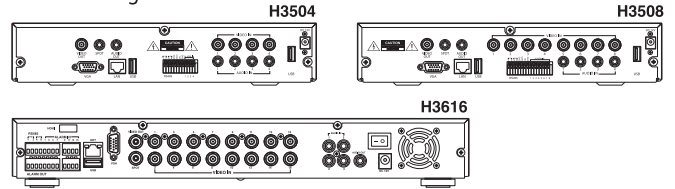

Software Features :

- 64ch CMS Software
- Individual CH drag & drop
- Individual CH Main/Sub-stream monitoring
- Remote Playback & Backup
- PTZ Control
- DVR Configuration
- Audio Monitoring
- E-map
- 16-group of favourite sites
- Auto-Sequence between Group
- Alarm & Motion monitoring
- Support DVR & IP Cameras