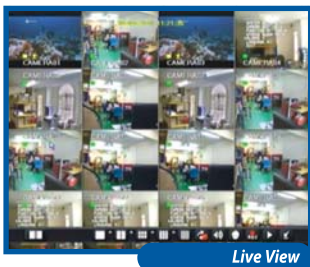

## Software Features :

- 64ch CMS Software
- Individual CH drag & drop
- Individual CH Main/Sub-stream monitoring
- Remote Playback & Backup
- PTZ Control
- DVR Configuration
- Audio Monitoring
- E-map
- 16-group of favourite sites
- Auto-Sequence between Group
- Alarm & Motion monitoring
- Support DVR & IP Cameras