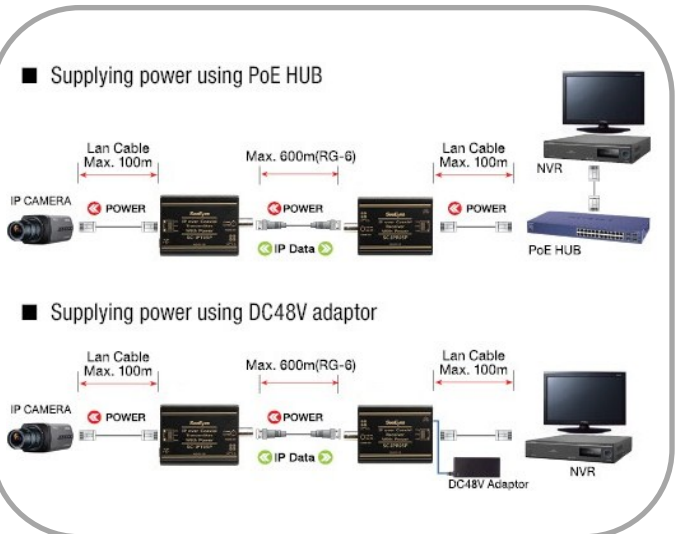

POE Extender

POE600E – Extend POE up to 600m over Single Coaxial

Features

- Extend POE over single RG6 coaxial cable
- No need power for Transmitter and Camera
- Adapter DC48V included
- Max. 600m with RG6 Coaxial
- Cable Transmission :
 - NVR- > Camera 3Mbps
 - Camera -> 36Mbps
- Plug & Play, no need configuration
- Surge Protection

Specification

- Full Duplex
- Power Consumption : 2.4W
- Max. Distance
 - 500m over RG59
 - 600m over RG6
- Operating Temperature / Humidity : -10°~40°C / 0~80%
- Case : Aluminum
- Weight : 300g each

Connection Diagram

Dimension