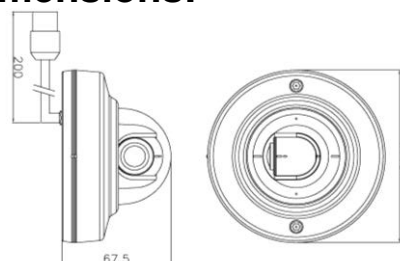

CNC-7310 – Mini Dome Camera, POE, 3.6mm Lens

Features

- 2.0 Megapixel 1920x1080 @ 25fps
- H.264 / MJPEG Network Camera
- Auto Focus for Easy Installation
- Dual Stream
- Motion Triggered Alarm
- Multi Language GUI support (@ V2.0)
- ONVIF Compliant (@ V2.0)
- PoE Power supply. 802.3af Class 2.
- SONY CMOS Sensor IMX-036
- 2D/3D DNR
- IE, Firefox, Chrome support
- Contrast Enhancement (Local Exposure)

Specification:

Model	CNC7310
Image Sensor	1/2.8" Sony IMX-036 CMOS Sensor
Resolution	1920x1080 @25fps (PAL) or 30fps (NTSC)
Shuttle	1/4s ~ 1/2000s
Lens	Fixed Lens. F=3.6mm
S/N Ratio	>50 dB
Day & Night	Digital Day & Night
Minimum Illumination	Color: 0.7 lux, B/W: 0.08 lux
Network	10/100-BaseT, RJ45
Bit Rate	32Kbps ~ 4Mbps
Compression	Dual Stream : H.264 High Profile / MJPEG
Working Environment	-10° ~ +50°C, <90° Humidity (Non-Condensing)
Power	POE IEEE 802.3af compliant, 110mA @DC48V, Max. 5.28W
Dimension	ø110 x 67.5mm
Weight	370g

*Specification may changed without prior notice

Terminal:

Dimensions:

UNIT=mm