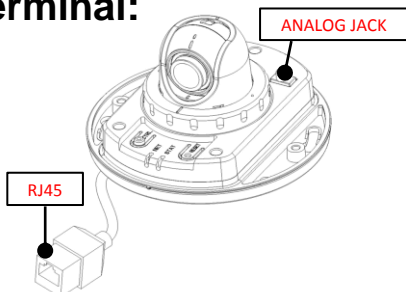

CNC-7310 – Mini Dome Camera, POE, 3.6mm Lens

Features

- 2.0 Megapixel 1920x1080 @ 25fps
- H.264 / MJPEG Network Camera
- Auto Focus for Easy Installation
- Dual Stream
- Motion Triggered Alarm
- Multi Language GUI support (@ V2.0)
- ONVIF Compliant (@ V2.0)
- PoE Power supply. 802.3af Class 2.
- SONY CMOS Sensor IMX-036
- 2D/3D DNR
- IE, Firefox, Chrome support
- Contrast Enhancement (Local Exposure)

Specification:

Model	CNC7310
Image Sensor	1/2.8" Sony IMX-036 CMOS Sensor
Resolution	1920x1080 @25fps (PAL) or 30fps (NTSC)
Shuttle	1/4s ~ 1/2000s
Lens	Fixed Lens. F=3.6mm
S/N Ratio	>50 dB
Day & Night	Digital Day & Night
Minimum Illumination	Color: 0.7 lux, B/W: 0.08 lux
Network	10/100-BaseT, RJ45
Bit Rate	32Kbps ~ 4Mbps
Compression	Dual Stream : H.264 High Profile / MJPEG
Working Environment	-10° ~ +50°C, <90° Humidity (Non-Condensing)
Power	POE IEEE 802.3af compliant, 110mA @DC48V, Max. 5.28W
Dimension	ø110 x 67.5mm
Weight	370g

*Specification may changed without prior notice

Terminal:

Dimensions:

UNIT=mm